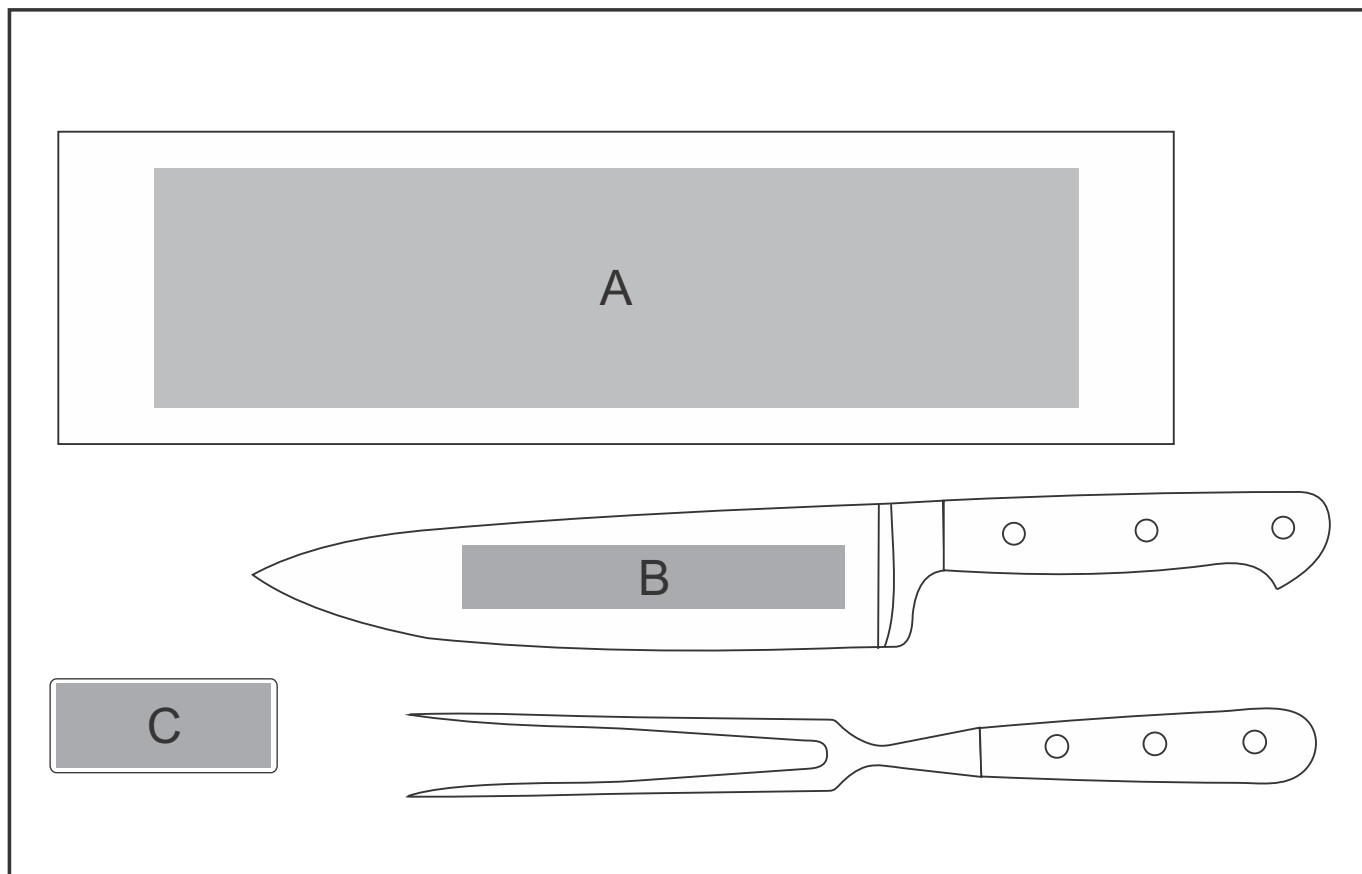

### Need to know:

- Includes 1-Position Laser Engrave on **Plaque** (setup fee applies)
- Item supplied with **PLAQUE-1001**

#### **Position A**

1. Screen Print (SC) - 1 colour  
Size: 290mm wide x 75mm high
2. Dome Sticker (DB) - Full colour  
Size: Up to 1600mm<sup>2</sup>

#### **Position C**

1. Laser Engrave (LB) - Brown  
Size: 71mm wide x 28mm high

#### **Position B**

1. Laser Engrave (LB) - Brown  
Size: 120mm wide x 20mm high