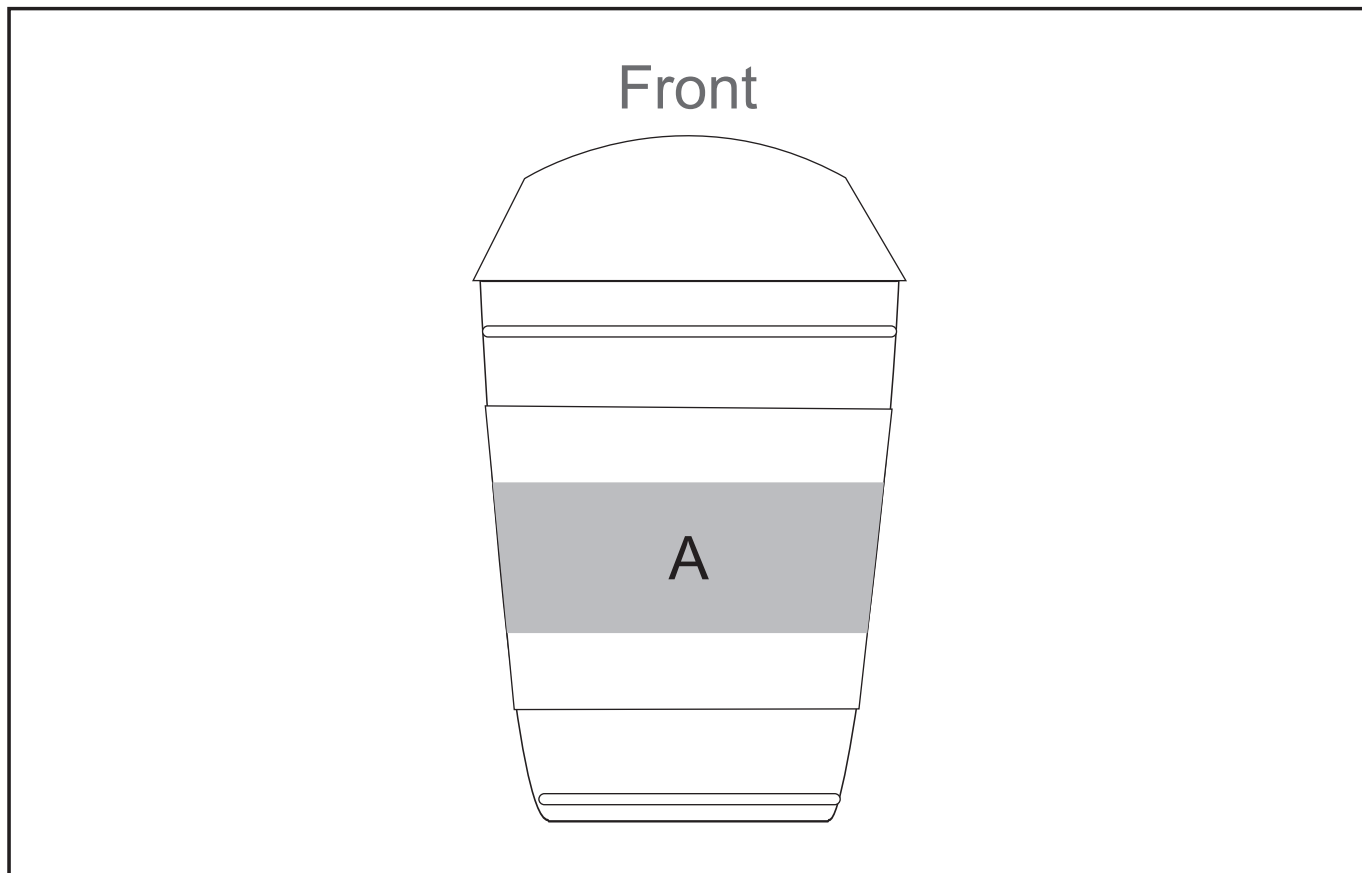

KOOSH-8985

Kooshty Deluxe Koffee Set

Need to know:

- Includes 1-Colour, 1-Position Screen Print on **BOTH** Cups (setup fee applies)

Branding Options:

Position A

1. Screen Print (SC) - 1 colour
Size: 80mm wide x 30mm high