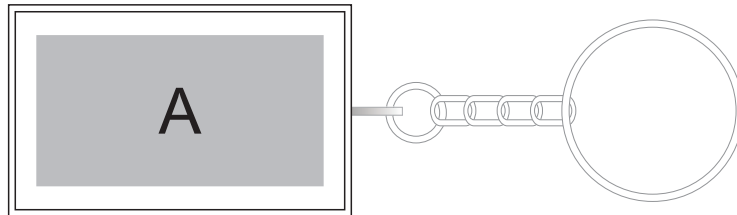

### Need to know:

- Includes 1-Colour, 1-Position Pad Print (setup fee applies)
- Engraving will be inconsistent due to the grain of the item

#### **Position A**

1. Laser Engraving (LC) - Tone on tone  
Size: 38mm wide x 20mm high
2. Pad Print (PB) - 2 Colours  
Size: 35mm wide x 20mm high