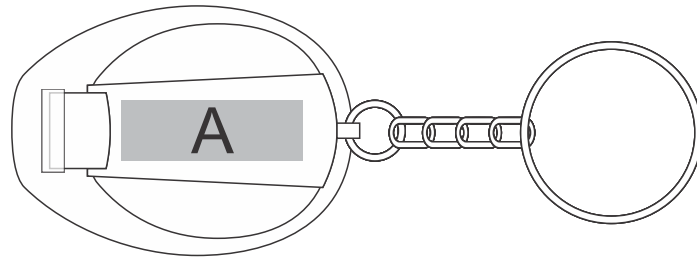

KH-7205

Construction Torch Keyholder

Need to know:

- Includes 1-Colour, 1-Position Pad Print (setup fee applies)

Branding Options:

Position A

1. Pad Print (PB) - 4 colours
Size: 15mm wide x 8mm high