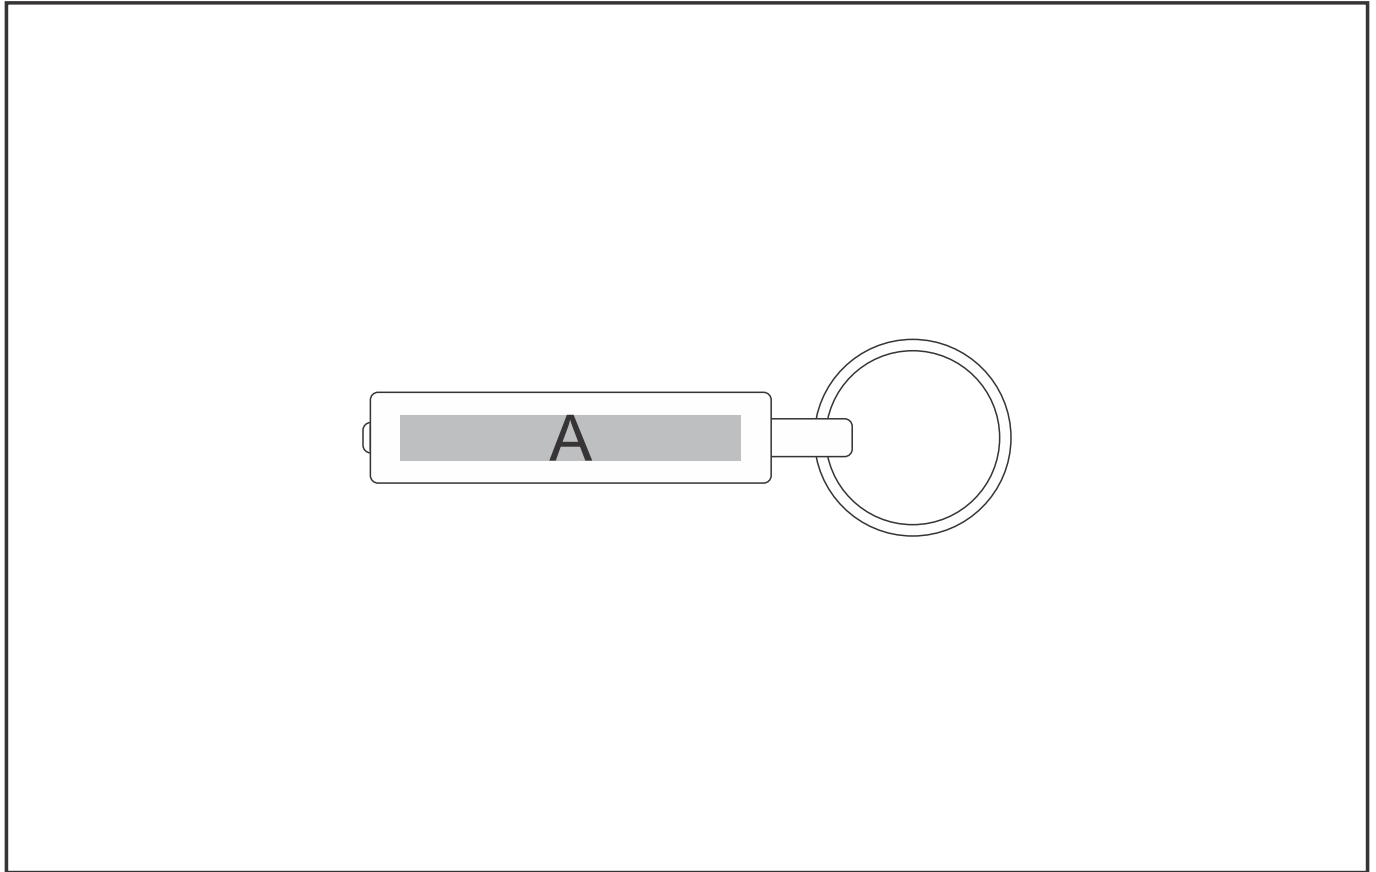

# KH-7101

## Tubular Torch Keyholder

### Need to know:

- Includes 1-Colour, 1-Position Pad Print (setup fee applies)

#### **Position A**

1. Pad Print (PB) - 4 colours  
Size: 45mm wide x 6mm high