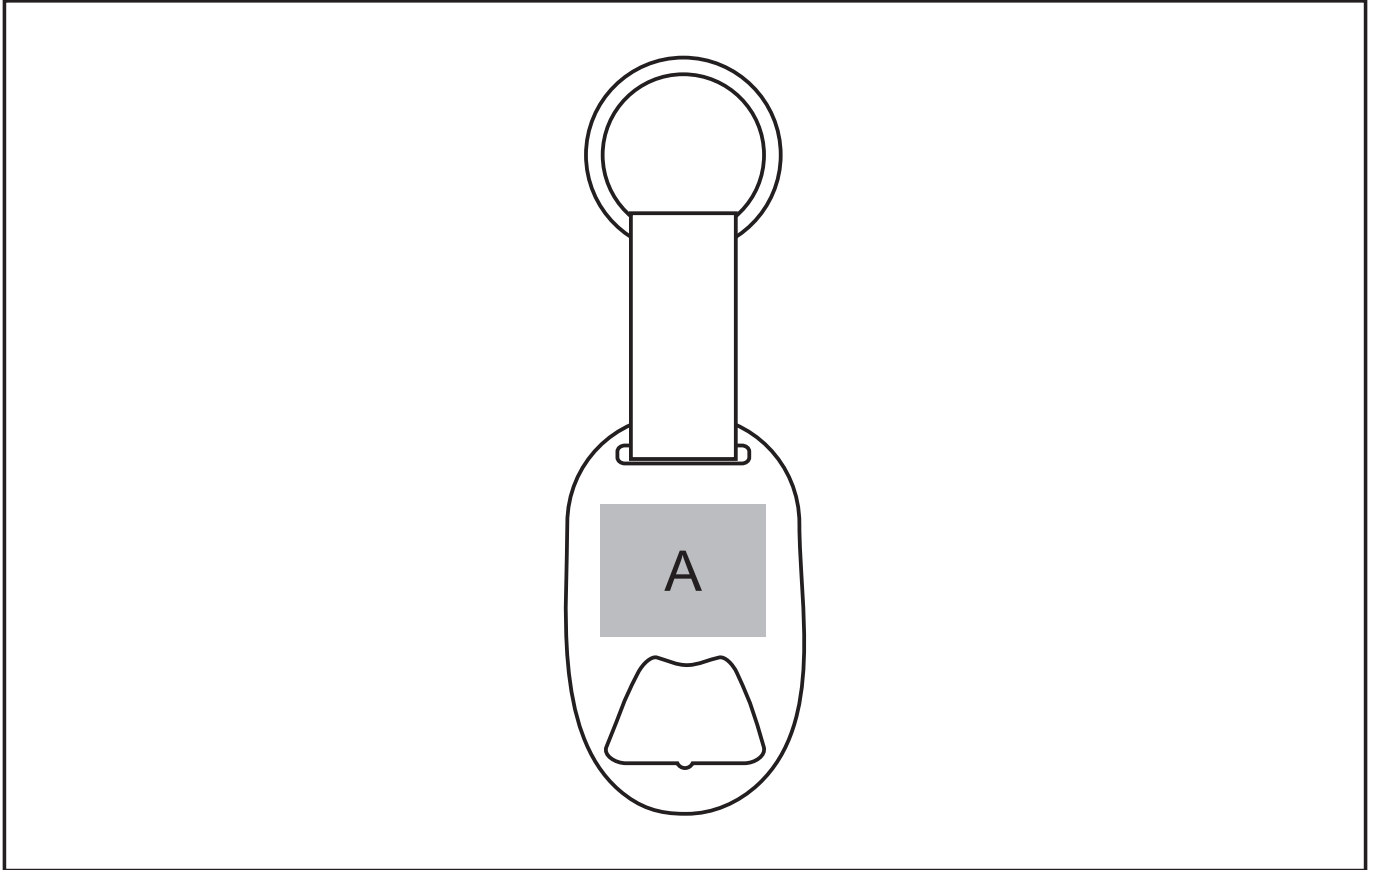

# KH-7042

### **Need to know:**

- Includes 1-Position Laser Engrave (setup fee applies)

#### **Position A**

1. Laser Engrave (LB) - white  
Size: 25mm wide x 20mm high
2. Pad Print (PC) - 4 colours  
Size: 25mm wide x 20mm high