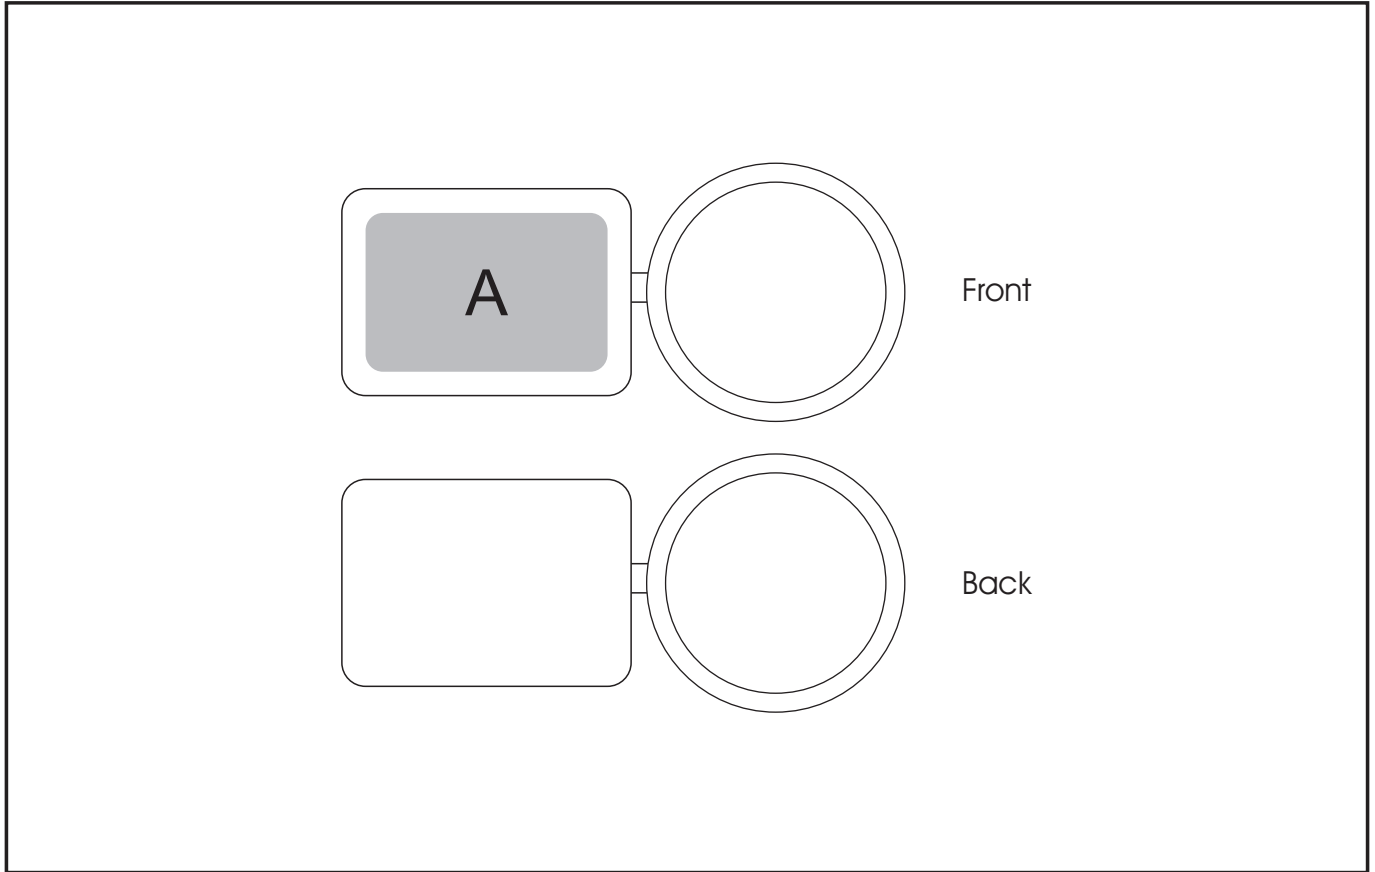

## Recto-Verso Keyholder

Also available in

Check Logo24  
guide and t's & c's

### **Need to know:**

- Includes 1-Position Laser Engrave (setup fee applies)

#### **Position A**

1. Dome Sticker (DB) - Full colour  
Size: 32mm wide x 21mm high
2. Laser Engrave (LB) - Brown  
Size: 28mm wide x 19mm high