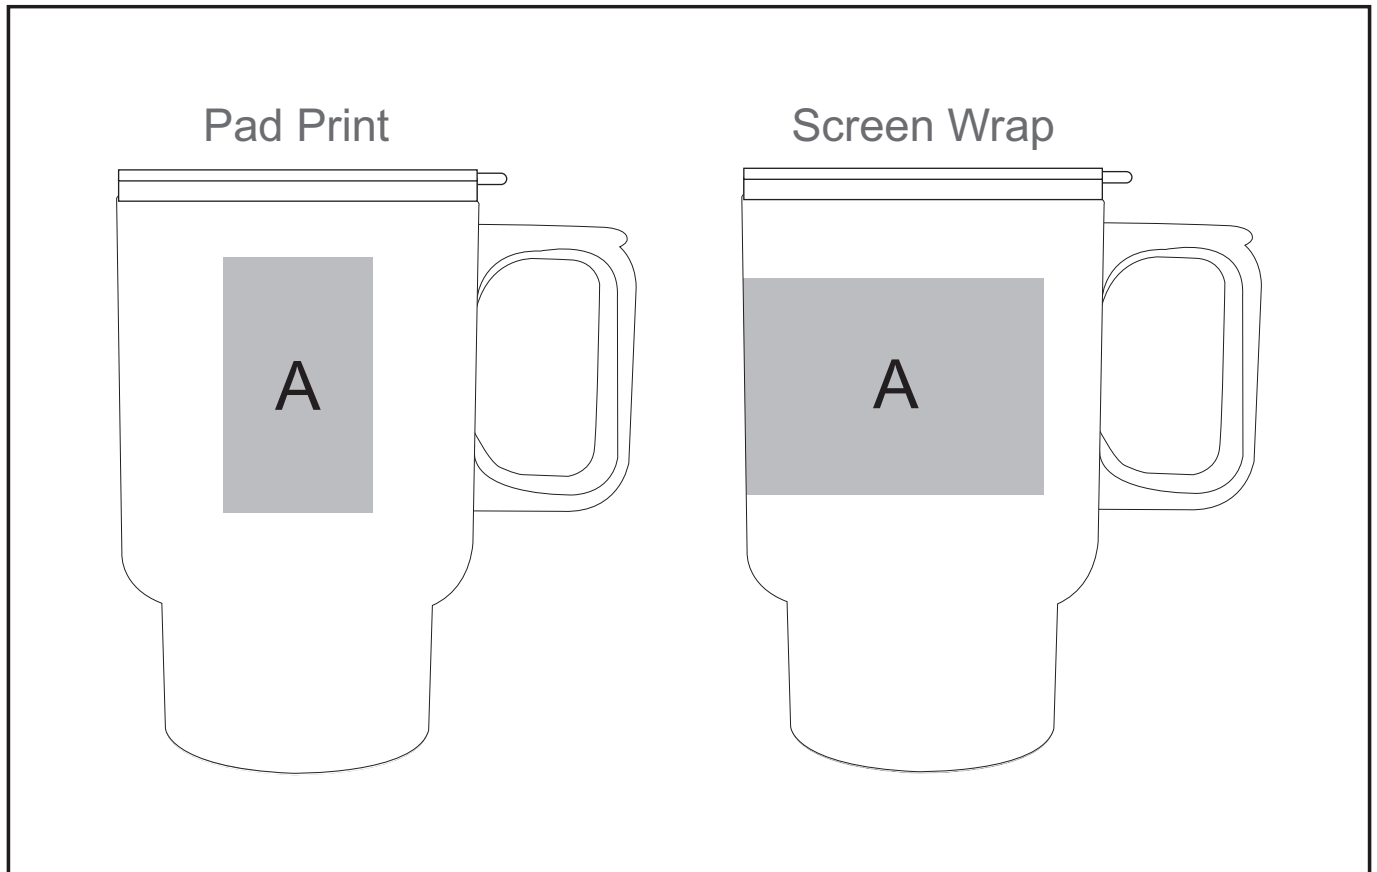

IDEA-6360

Whimsy Mug

Need to know:

- Includes 1 Colour, 1-Position Screen Wrap (setup fee applies)

Branding Options:

Position A

1. Pad Print (PB) 2 - 4 colours
Size: 35mm wide x 60mm high
2. Screen Wrap (SW) - 1 colour
Size: 80mm wide x 50mm high