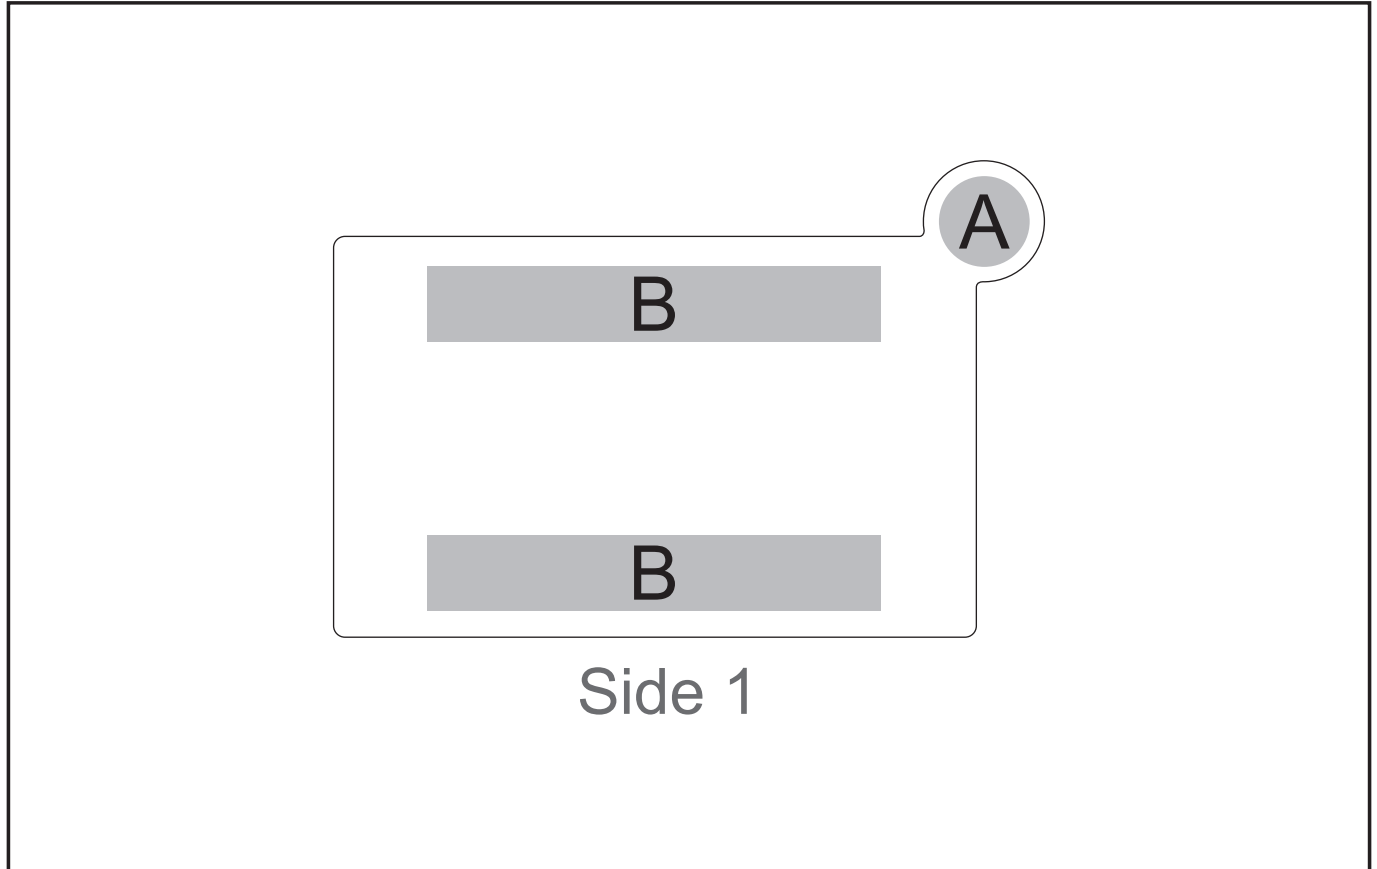

IDEA-63030

Bella Beauty Mirror

Also available in
**LOGO
24**
Check Logo24
guide and t's & c's

Need to know:

- Includes 1-Position Laser Engrave (setup fee applies)

Branding Options:

Position A

1. Laser Engrave (LB) - Brown
Size: 12mm diameter

Position B

1. Laser Engrave (LB) - Brown
Size: 60mm wide x 10mm high