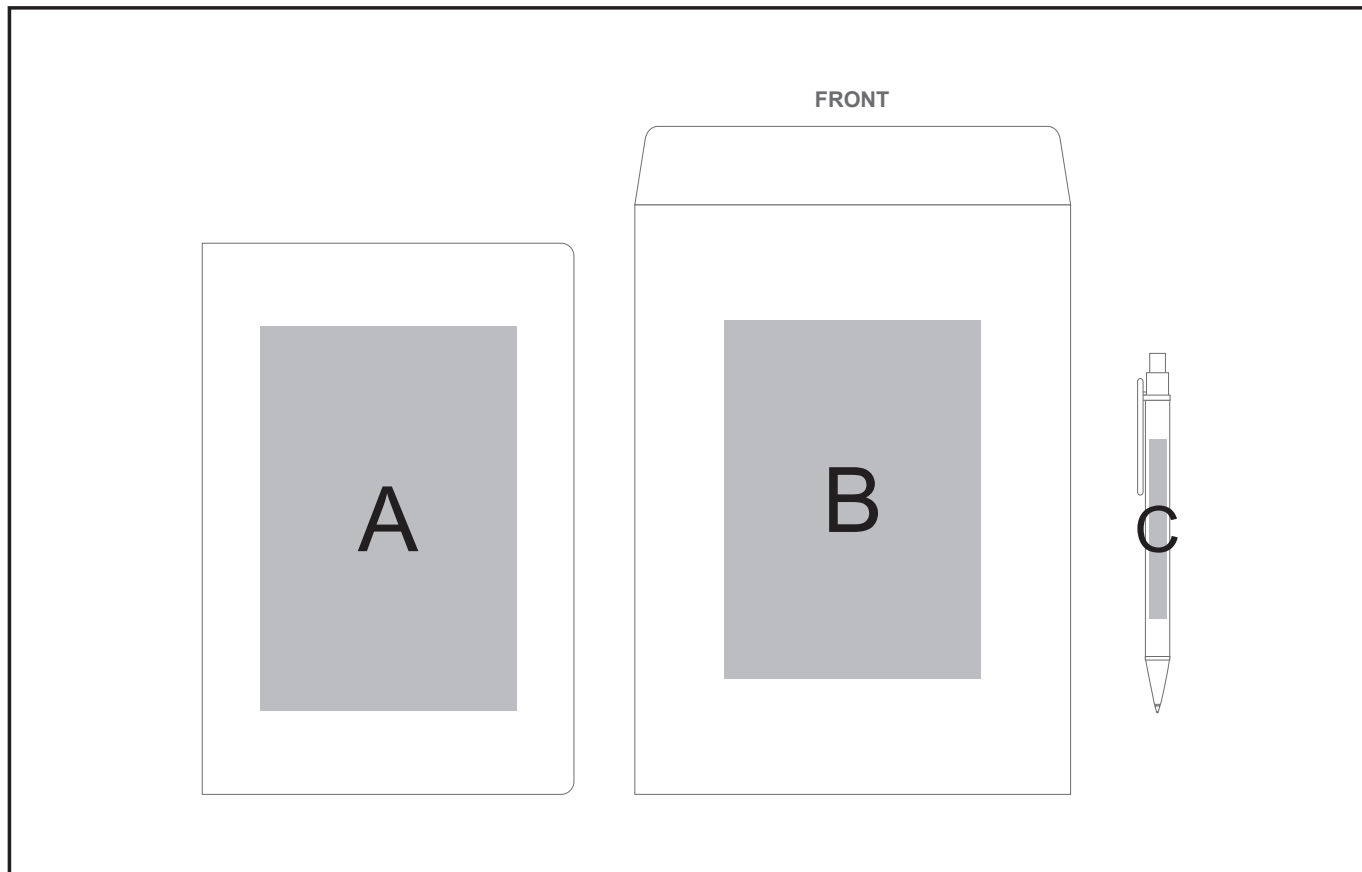

IDEA-56140

Sprout Eco Writing Set

Need to know:

- Includes 1-Colour, 1-Position Screen Print on Notebook & Envelope **AND** Includes 1-Colour, 1-Position Pad Print on Pen (setup fee applies).
- **Texture of item may affect the Print.**

Branding Options:

Position A

1. Screen Print (SA) - 1 Colour
Size: 100mm wide x 150mm high

Position B

1. Screen Print (SA) - 1 Colour
Size: 100mm wide x 140mm high

Position C

1. Pad Print (PA) - 4 colour
Size: 60mm wide x 7mm high