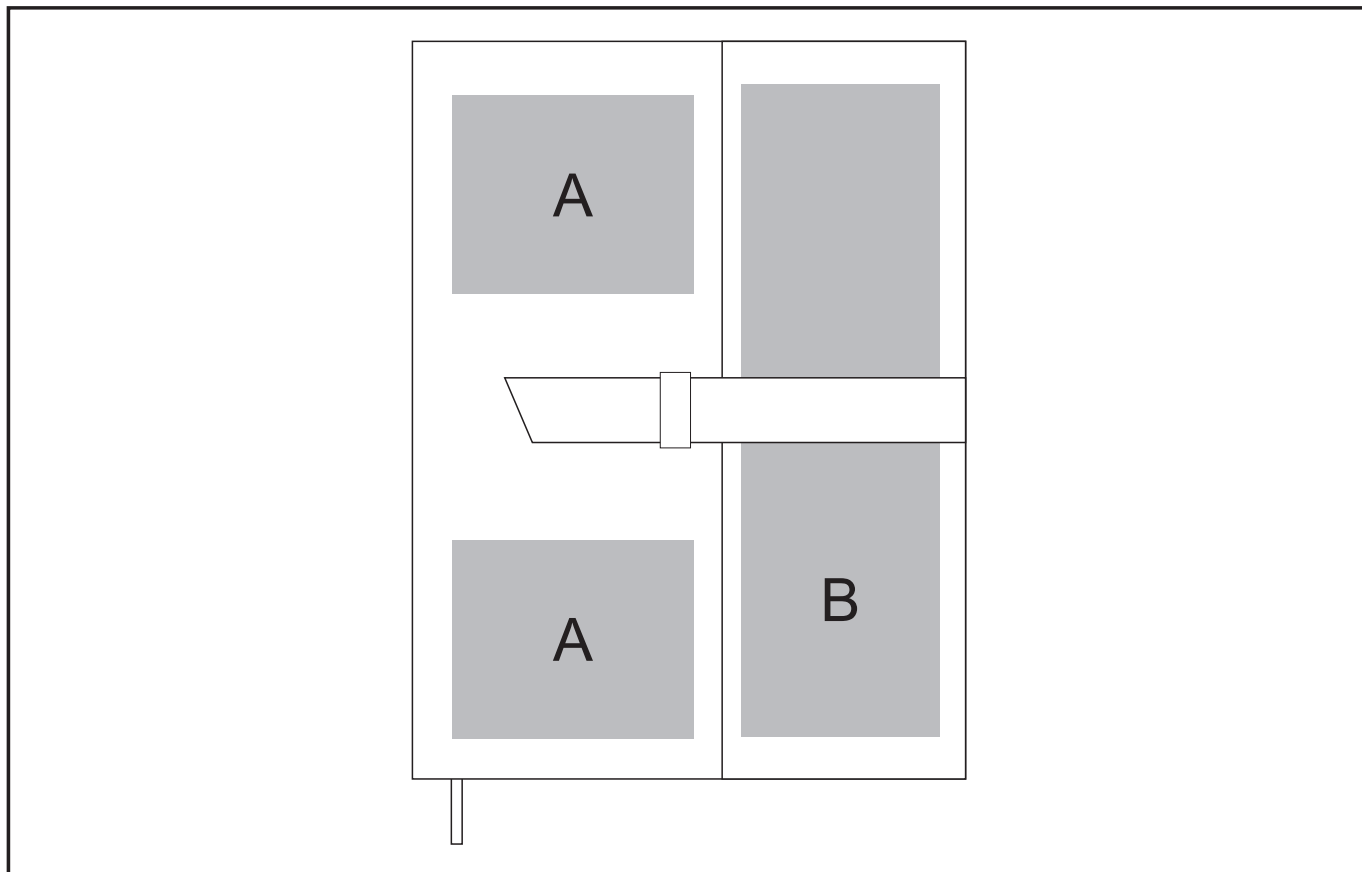

IDEA-5510

Peninsula Midi Notebook

Need to know:

- Includes 1 Colour, 1-Position Screen Print (setup fee applies)

Branding Options:

Position A

1. Screen Print (SB) - 2 colour
Size: 70mm wide x 60mm high
2. Laser Engraving (LC) Tone on Tone
Size: 70mm wide x 60mm high
3. Debossing (BOS)
Size: 70mm wide x 60mm high
4. Foiling (FL)
Size: 70mm wide x 60mm high

Position B

1. Screen Print (SB) - 2 colour
Size: 50mm wide x 190mm high
2. Laser Engraving (LC) Tone on Tone
Size: 50mm wide x 190mm high
3. Debossing (BOS)
Size: 50mm wide x 190mm high
4. Foiling (FL)
Size: 50mm wide x 190mm high