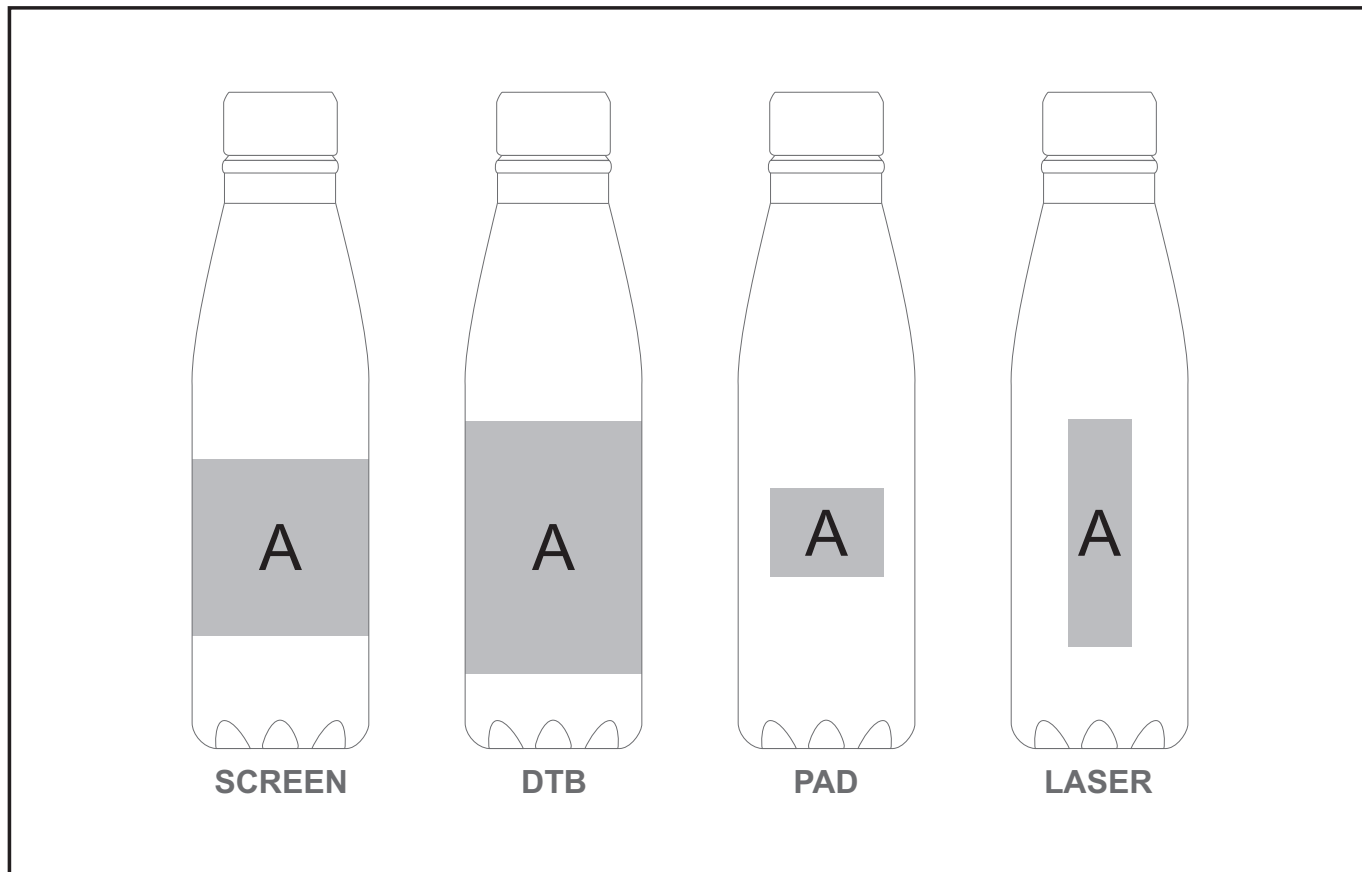

## Nevaeh Water bottle

### **Need to know:**

- Includes 1-Colour, 1-Position Screen Wrap (setup fee applies).

#### **Position A**

1. Screen Wrap (SW) - 1 Colour  
Size: 160mm wide x 70mm high
2. Laser Engraving (LB) - White  
Size: 25mm wide x 90mm high
3. Pad Print (PC) - 4 Colour  
Size: 45mm wide x 35mm high
4. Direct Print (DP-C) - Full Colour  
Size: 100mm wide x 80mm high
5. Direct Print (DP-D) - Full Colour  
Size: 190mm wide x 100mm high