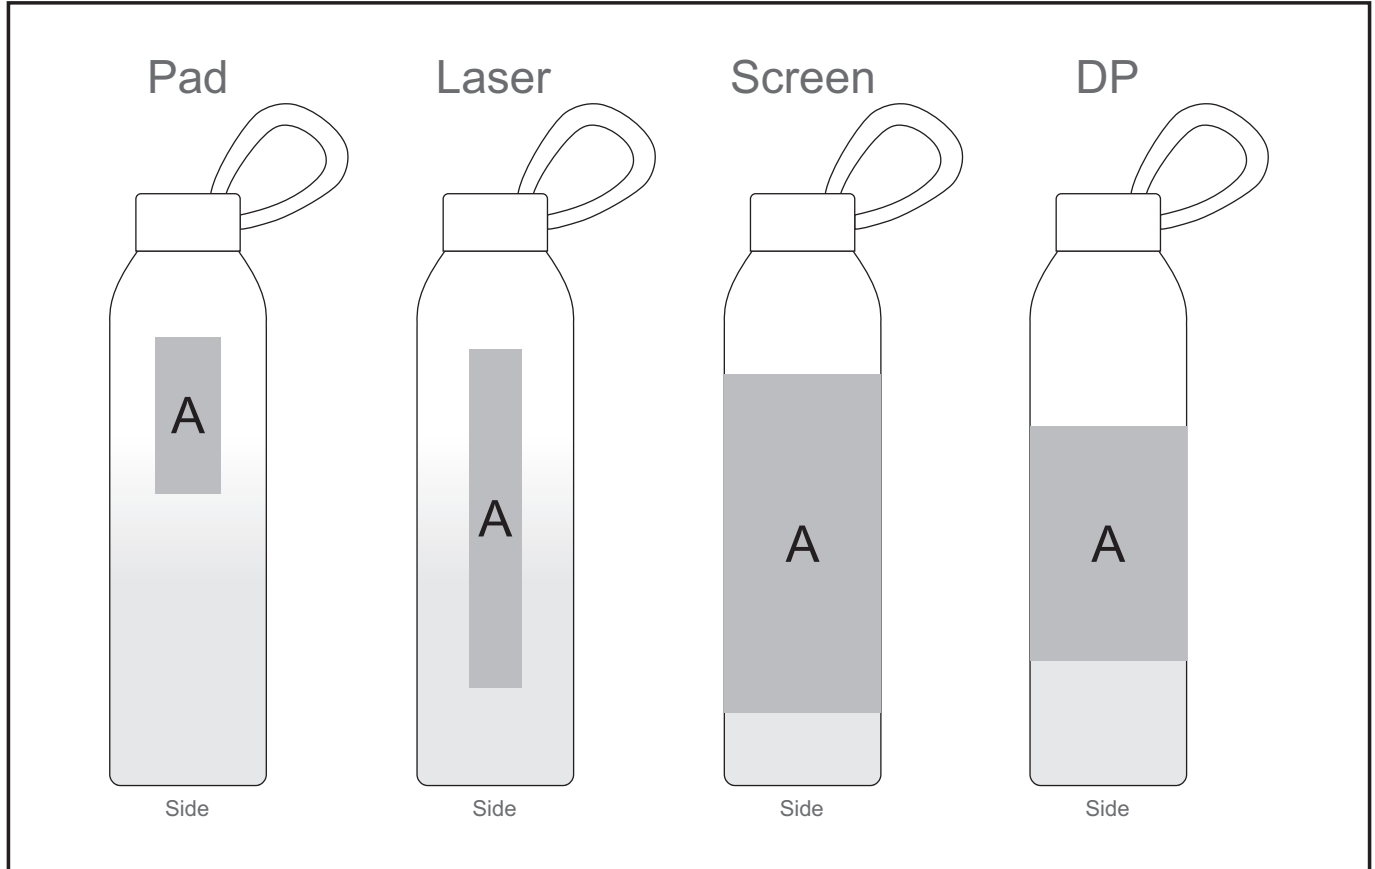

IDEA-54003

Islande Drink Bottle

Need to know:

- Includes 1-Colour, 1-Position Screen Wrap (setup fee applies)

Branding Options:

Position A

1. Pad Print (PB) - 2 to 4 colours
Size: 25mm wide x 60mm high
2. Screen Wrap (SW) - 1 colour
Size: 140mm wide x 130mm high
3. Laser Engrave (LB) - White
Size: 20mm wide x 130mm high
4. Direct to Bottle (DP-C) - Full colour
Size: 100mm wide x 70mm high
5. Direct to Bottle (DP-D) - Full colour
Size: 218mm wide x 90mm high