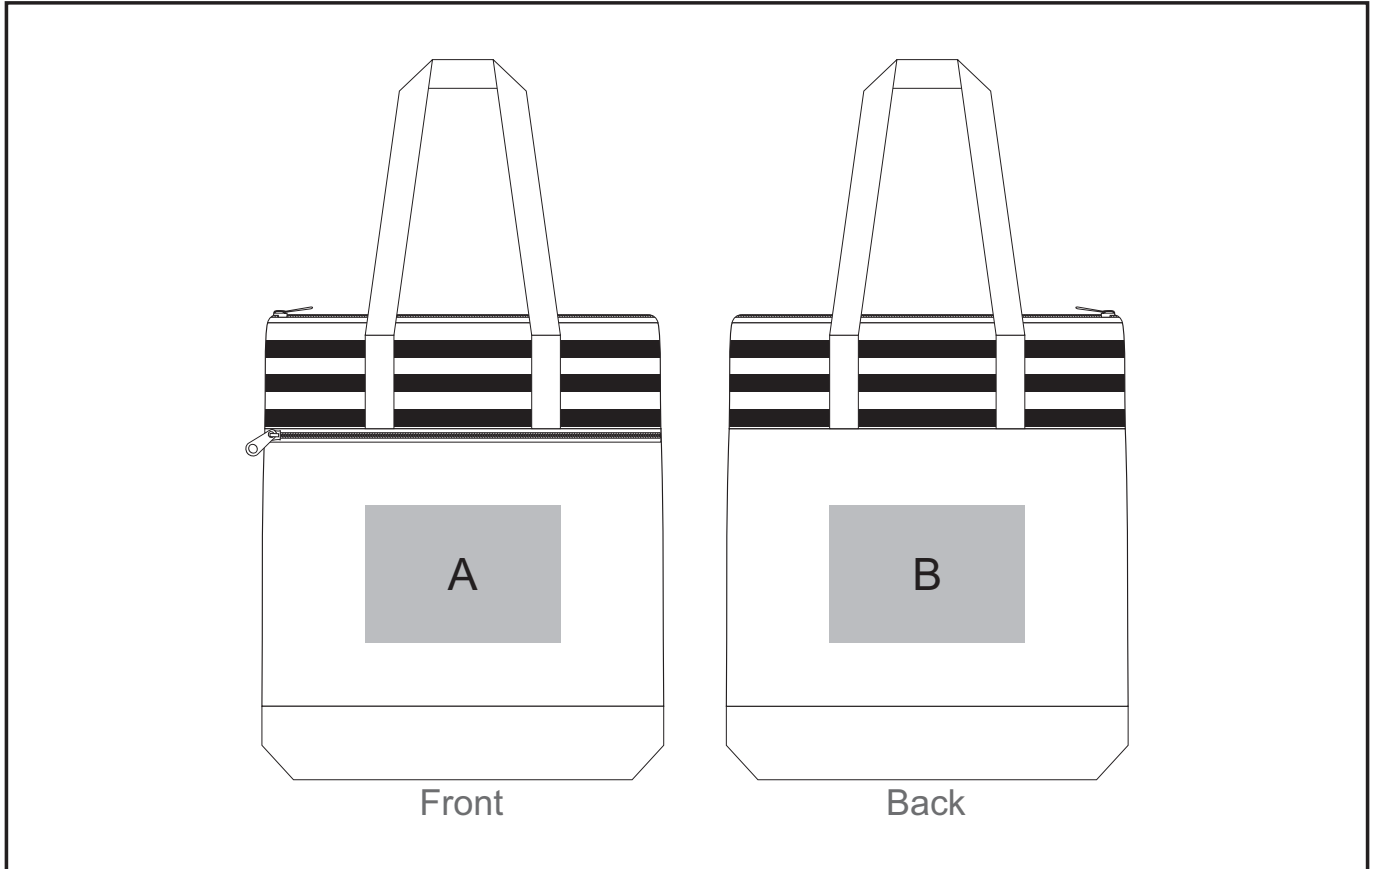

IDEA-52015

Earth Tone Tote

Also available in
**LOGO
24**
Check Logo24
guide and t's & c's

Need to know:

- Includes 1-Colour, 1-Position Screen Print (setup fee applies)

Branding Options:

Position A

1. Screen Print (SA) - 6 colours
Size: 170mm wide x 120mm high
2. Digital Direct Transfer (DDT-A) - Full colour
Size: 148mm wide x 105mm high
3. Digital Direct Transfer (DDT-B) - Full colour
Size: 170mm wide x 120mm high

Position B

1. Screen Print (SA) - 6 colours
Size: 170mm wide x 120mm high