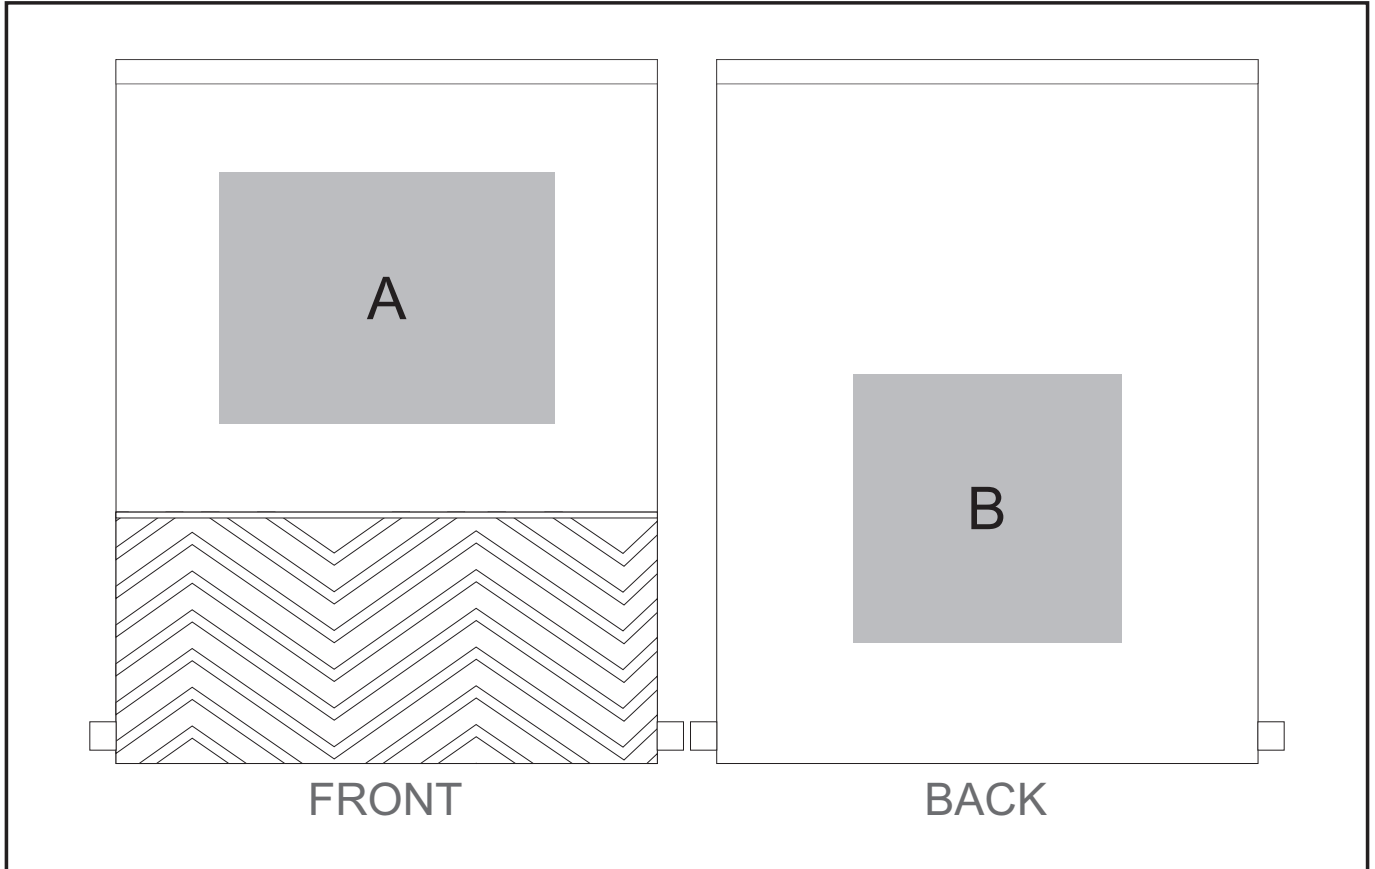

IDEA-52007

Waverly Drawstring Bag

Also available in

Check Logo24
guide and t's & c's

Need to know:

- Includes 1-Colour, 1-Position Screen Print (setup fee applies)

Branding Options:

Position A

1. Screen Print (SA) - 1 colour
Size: 160mm wide x 80mm high
2. Digital Direct Transfer (DDT-A) - Full colour
Size: 148mm wide x 105mm high
3. Digital Direct Transfer (DDT-B) - Full colour
Size: 200mm wide x 150mm high

Position B

1. Screen Print (SA) - 1 colour
Size: 160mm wide x 160mm high