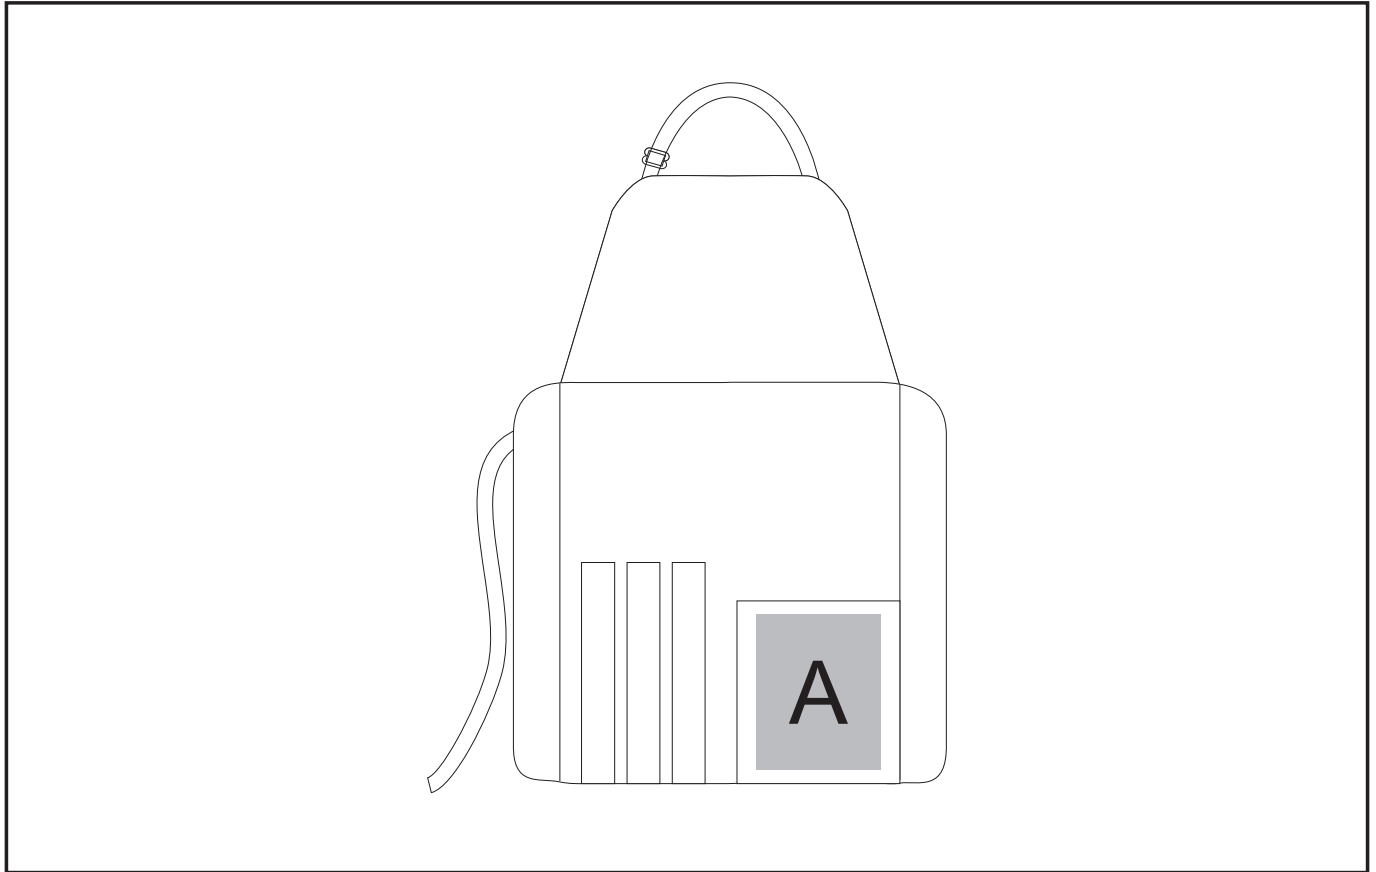

IDEA-4137

Apron Braai Set

Need to know:

- Includes 1 Colour, 1-Position Screen Print (setup fee applies)

Branding Options:

Position A

1. Screen Print (SB) - 2 colour
Size: 120mm wide x 150mm high