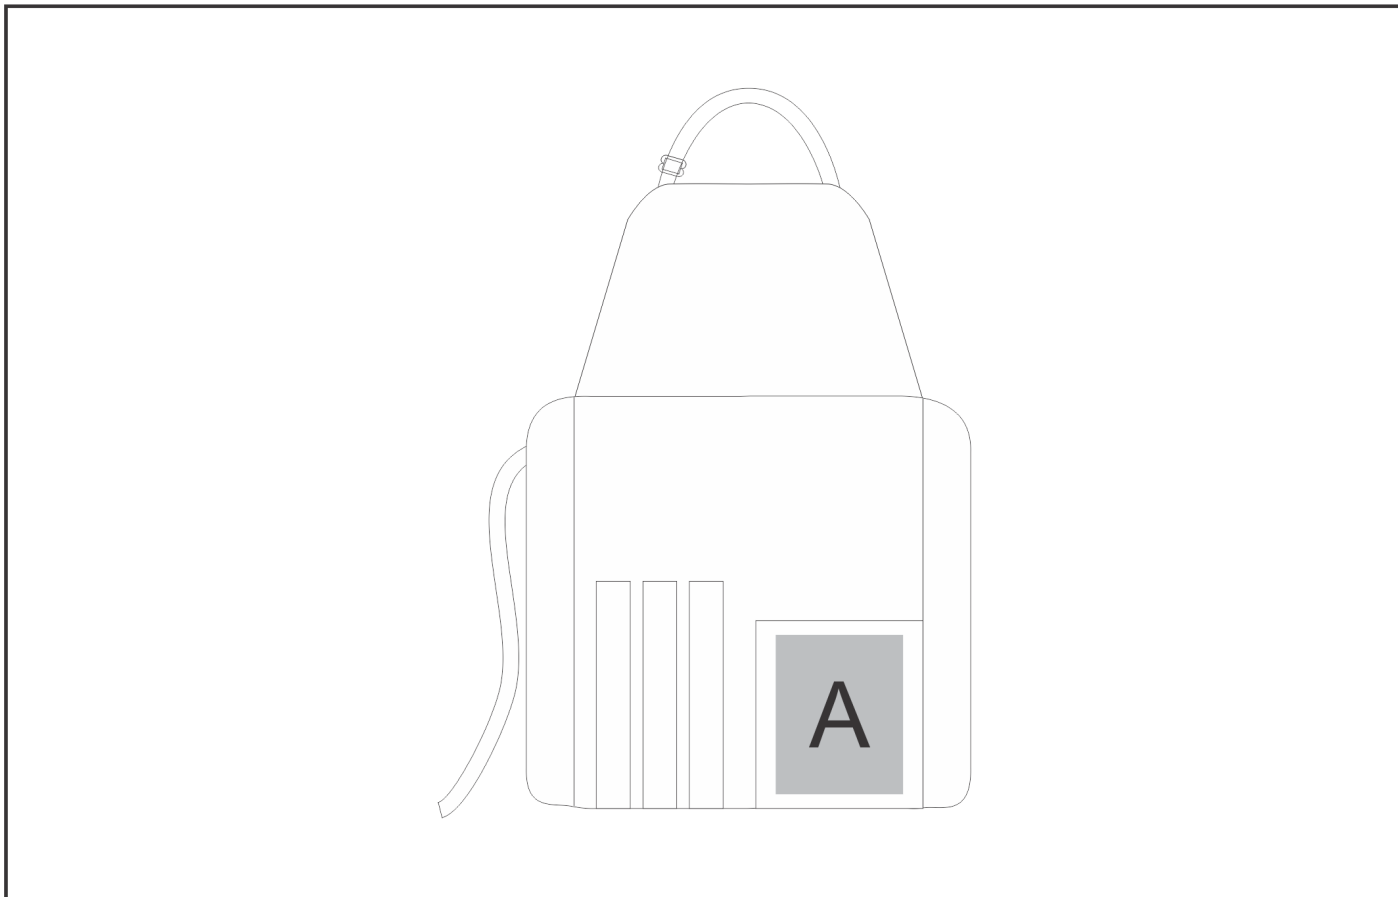

# IDEA-4137

### Need to know:

- Includes 1 Colour, 1-Position Screen Print (setup fee applies)

#### **Position A**

1. Screen Print (SB)

2 Colours

Size: 85mm wide x 43mm high