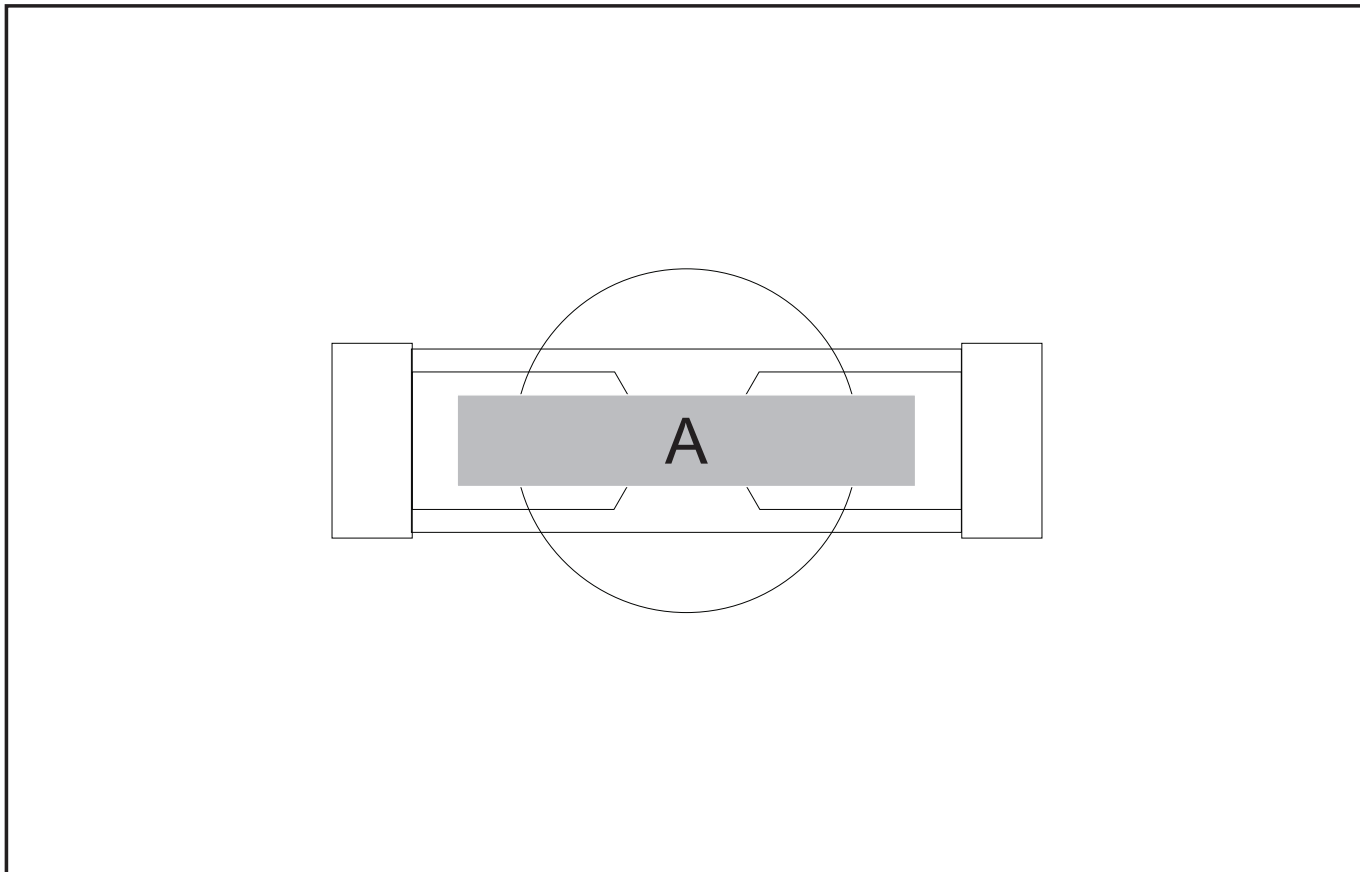

IDEA-4091

Shower Timer

Need to know:

- Includes 1 Colour, 1-Position Pad Print (setup fee applies)

Branding Options:

Position A

1. Pad Print (PB) - 1 colour
Size: 40mm wide x 8mm high