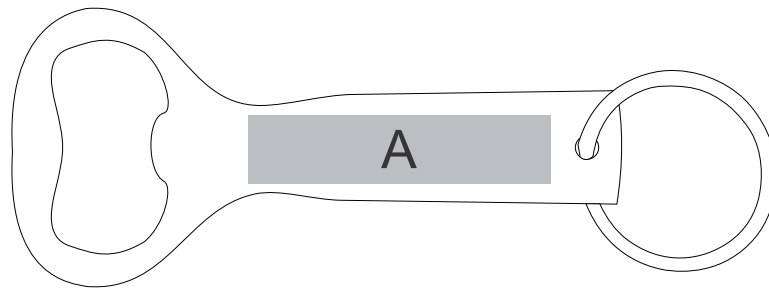

IDEA-2980

Boris Bottle Opener Keyholder

Also available in

Check Logo24
guide and t's & c's

Need to know:

- Includes 1-Position Laser Engraving (setup fee applies)
- Silver Keyholder engraving is white

Branding Options:

Position A

1. Laser Engraving (LA) Brown
Size: 40mm wide x 9mm high
2. Pad Print (PC) - 2 Colour
Size: 40mm wide x 9mm high