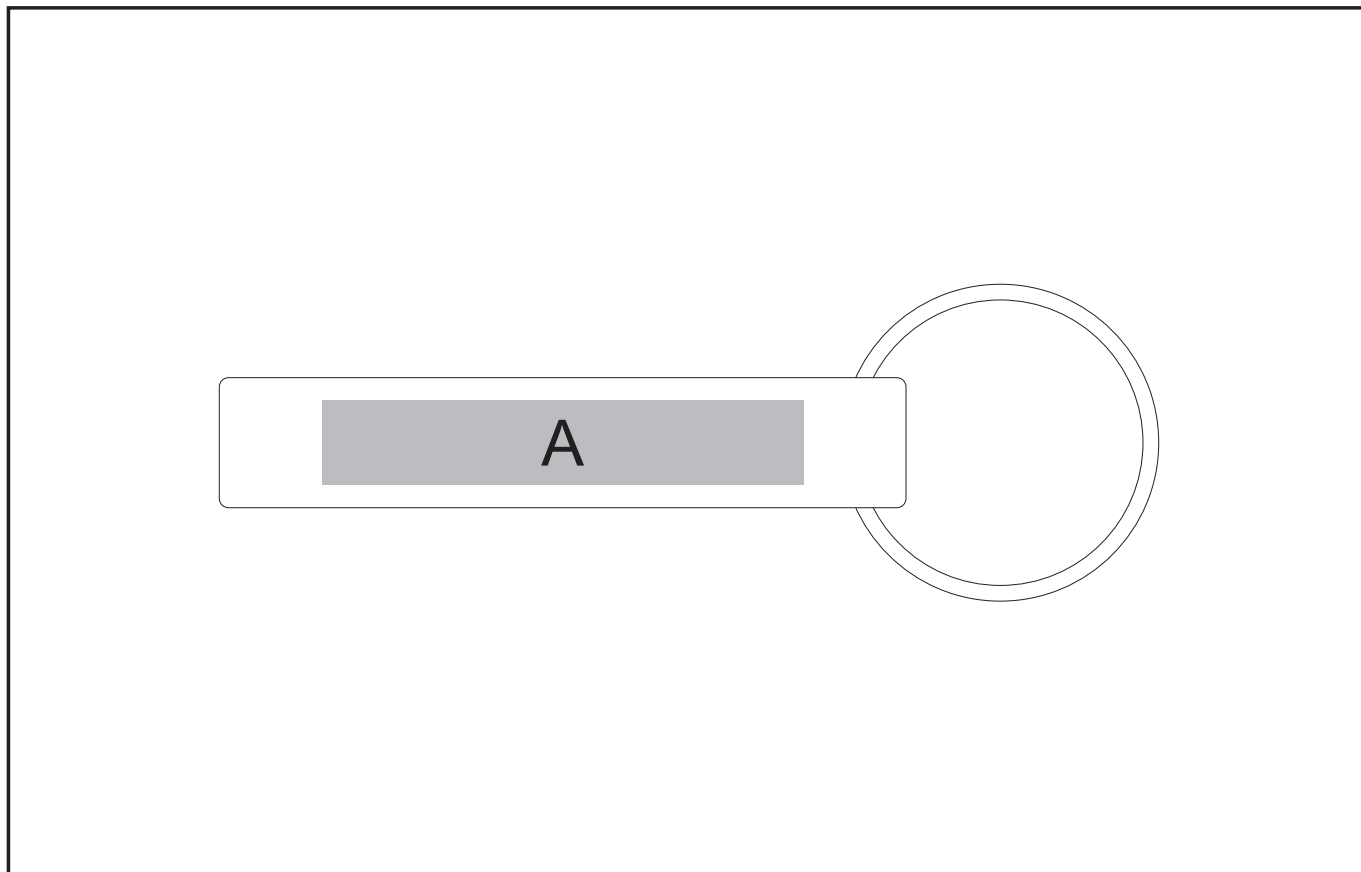

IDEA-2979

Kwik Keyring Bottle Opener

Also available in

Check Logo24
guide and t's & c's

Need to know:

- Includes 1 Position Laser Engraving (setup fee applies)

Branding Options:

Position A

1. Pad Print (PC) - 2 colour
Size: 40mm wide x 7mm high
2. Laser Engraving (LA) White
Size: 40mm wide x 7mm high