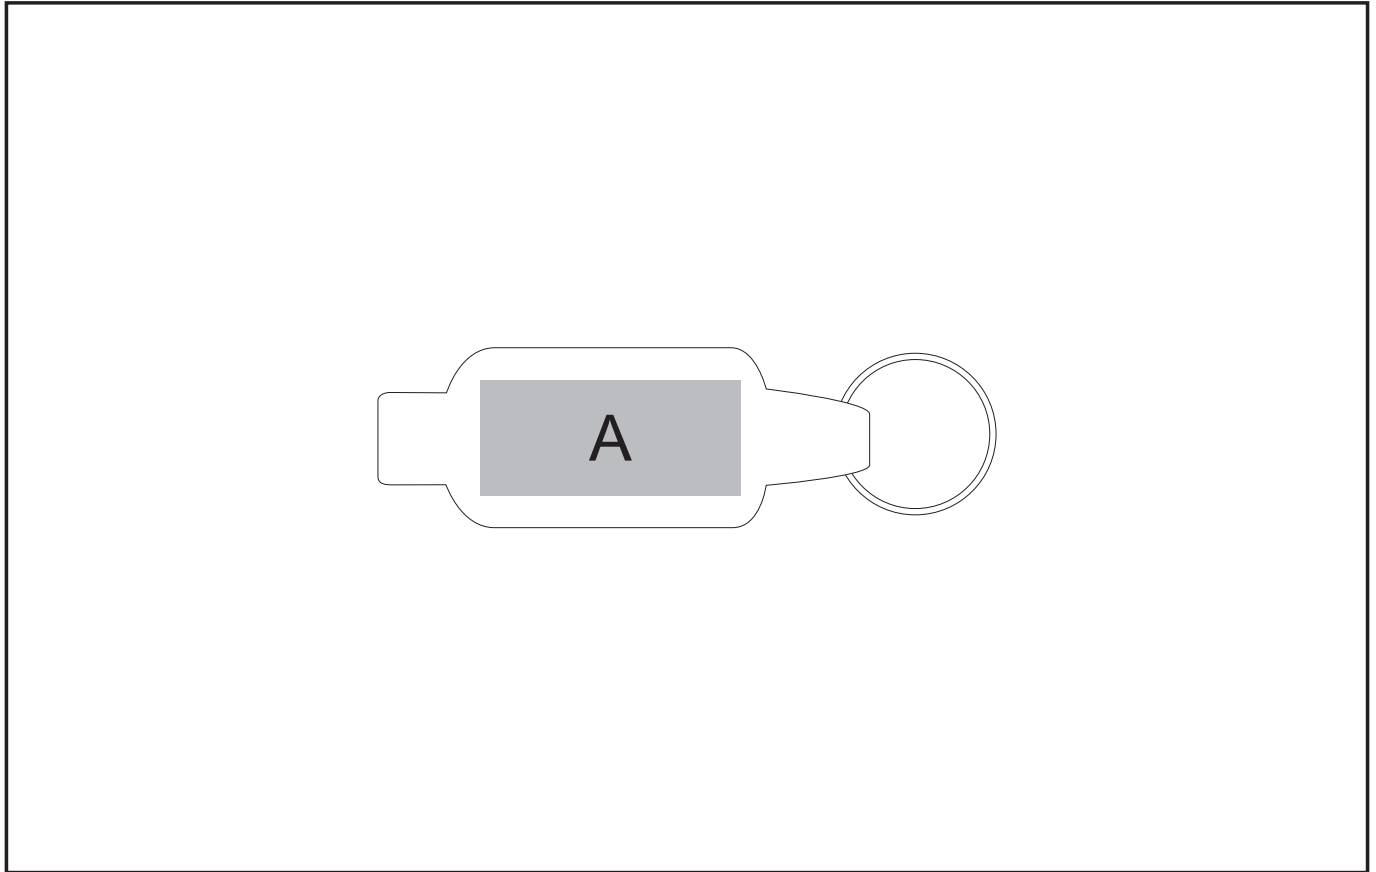

IDEA-2902

Pop Keyring Bottle Opener

Need to know:

- Includes 1 Colour, 1 Position Pad Print (setup fee applies)

Branding Options:

Position A

1. Pad Print (PA) - 1 colour
Size: 30mm wide x 15mm high
2. Direct to Product (DP-B) - Full colour
Size: 30mm wide x 15mm high