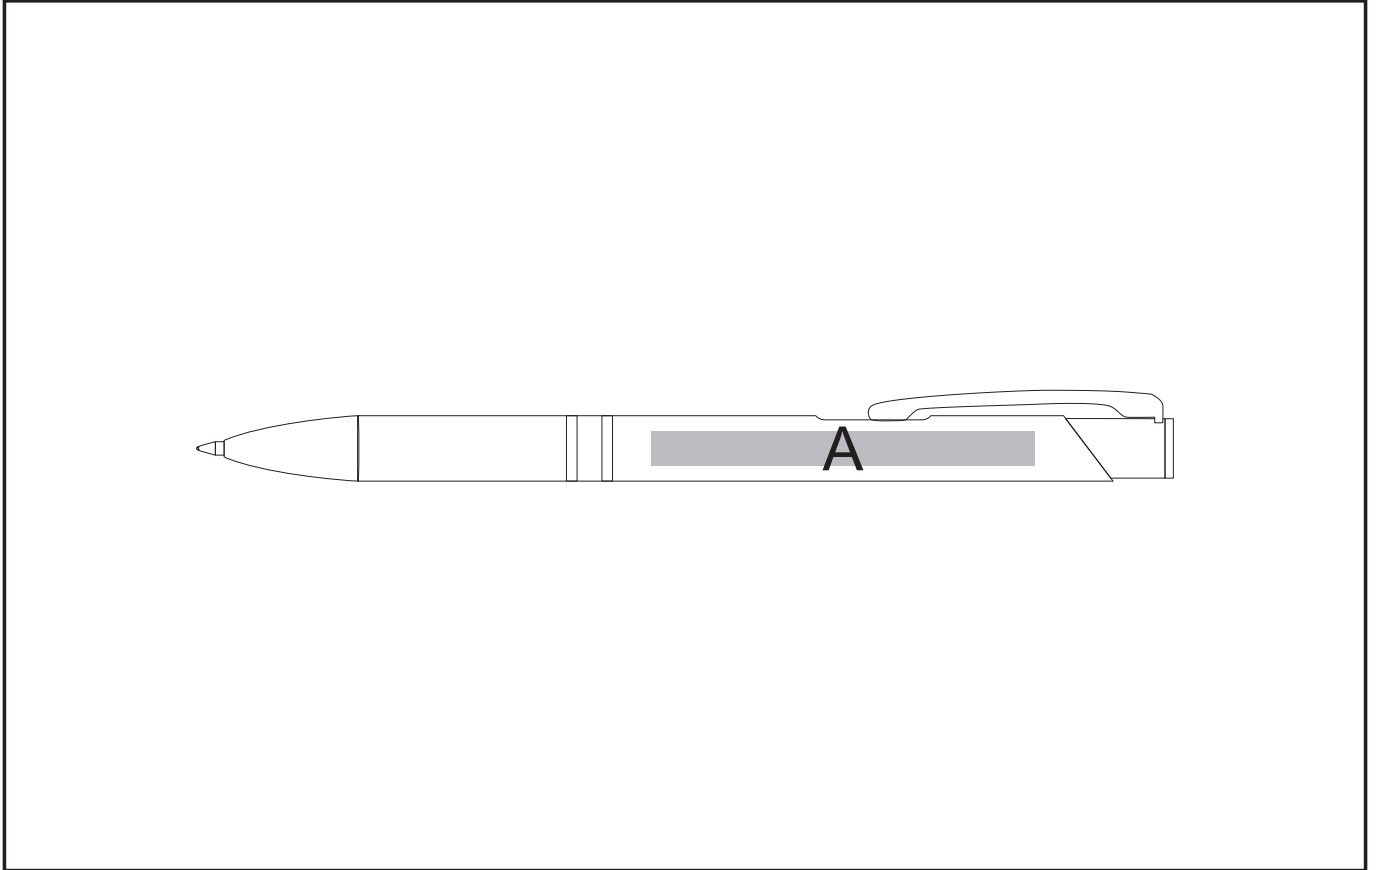

IDEA-1500

Armada Pen

Need to know:

- Includes 1 Position Laser Engraving (setup fee applies)

Branding Options:

Position A

1. Laser Engraving (LA) White
Size: 55mm wide x 5mm high
2. Pad Print (PB) - 4 colour
Size: 55mm wide x 5mm high