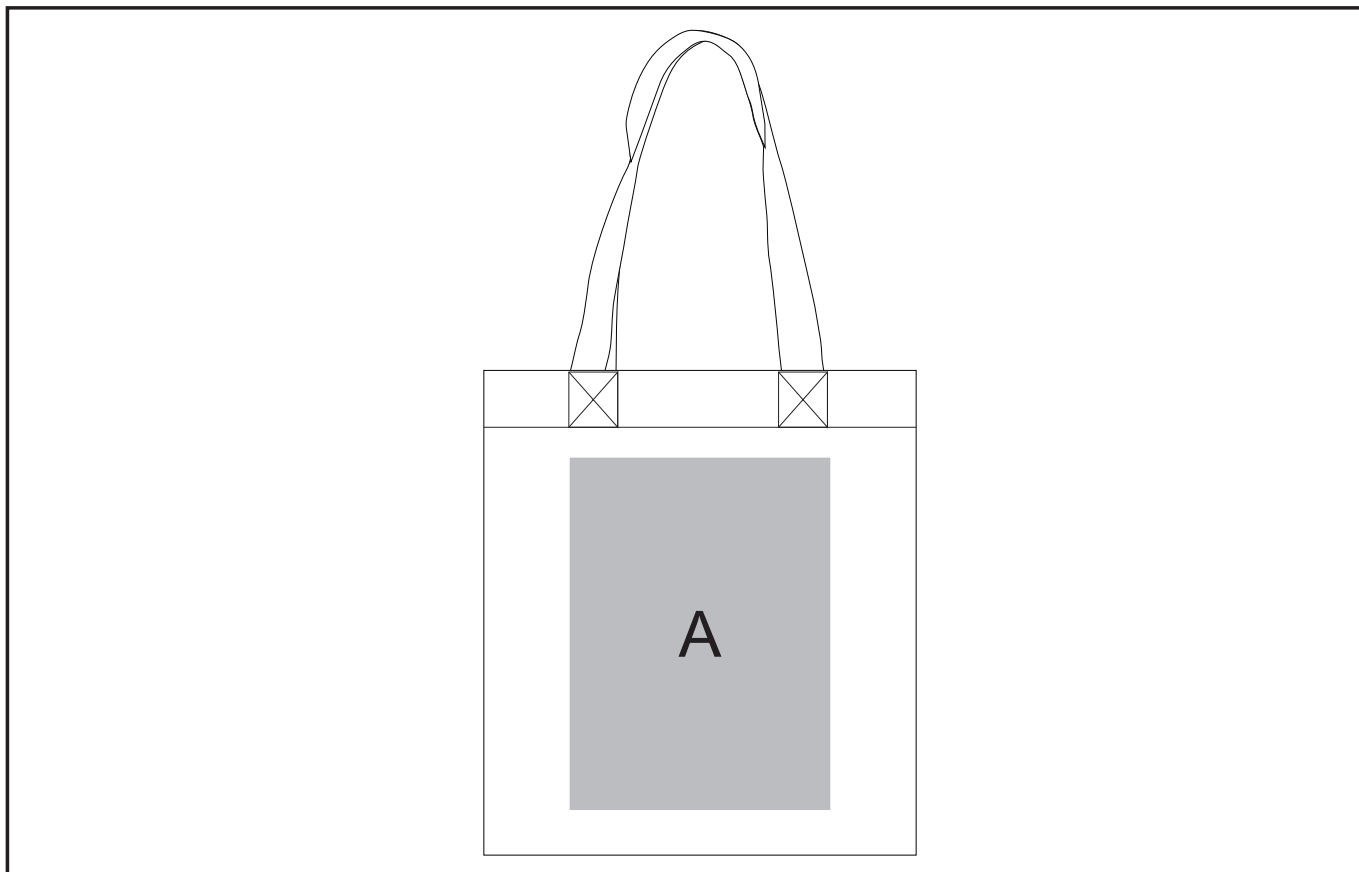

### Need to know:

- Includes 1 Colour, 1-Position Screen Print (setup fee applies)
- **No Solid Blocks for DDT**
- **Texture of Item will affect the Print**

#### **Position A**

1. Screen Print (SB) - 2 colour  
Size: 200mm wide x 280mm high
2. Digital Direct Transfer (DDT) full colour  
Size: 200mm wide x 280mm high