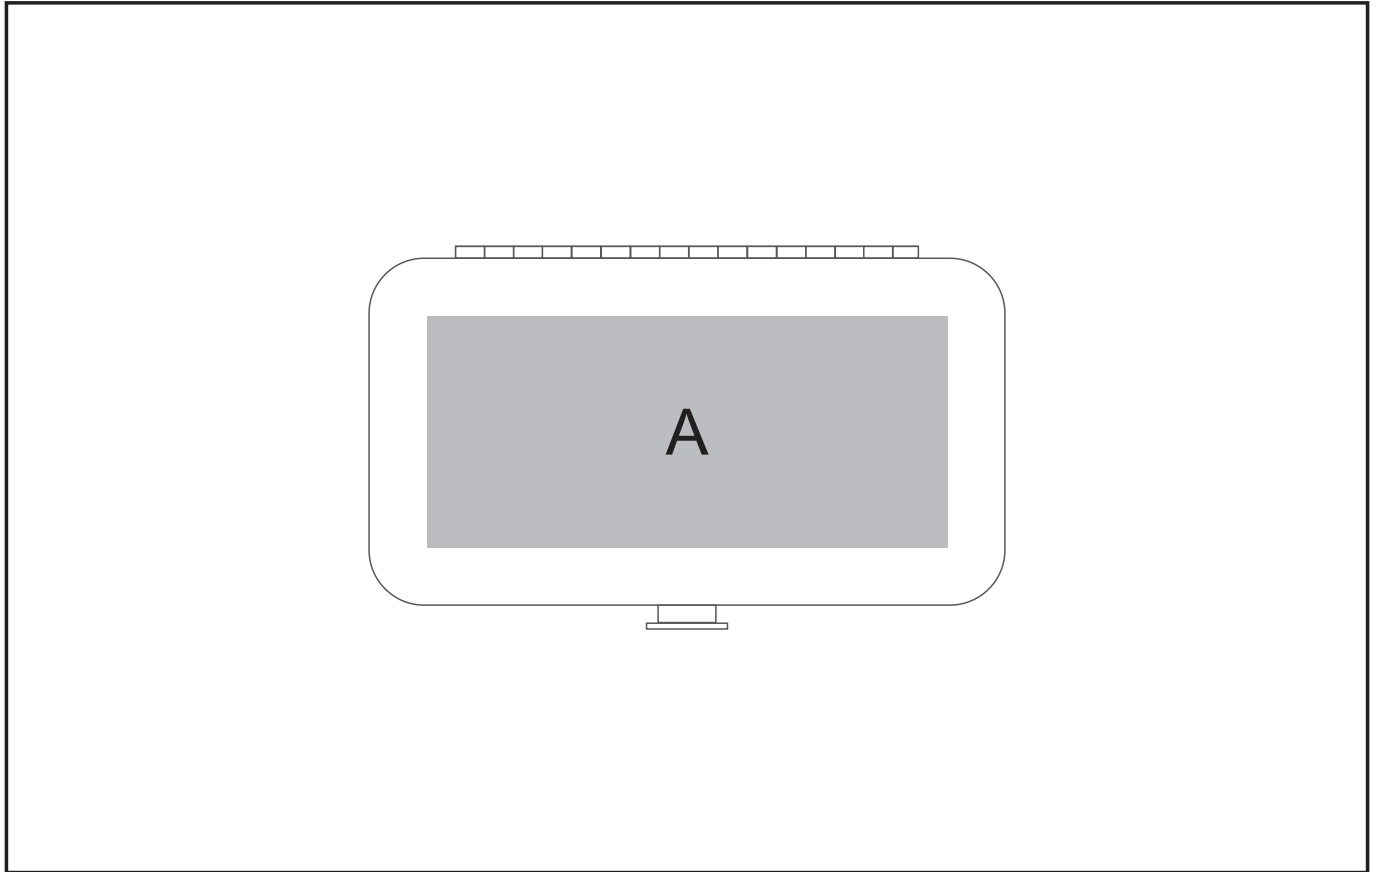

IDEA-0053

Spruce 7 Piece Manicure Set

Need to know:

- Includes 1-Colour, 1-Position Screen Print (setup fee applies)

Branding Options:

Position A

1. Screen Print (SB) - 1 colour
Size: 80mm wide x 45mm high