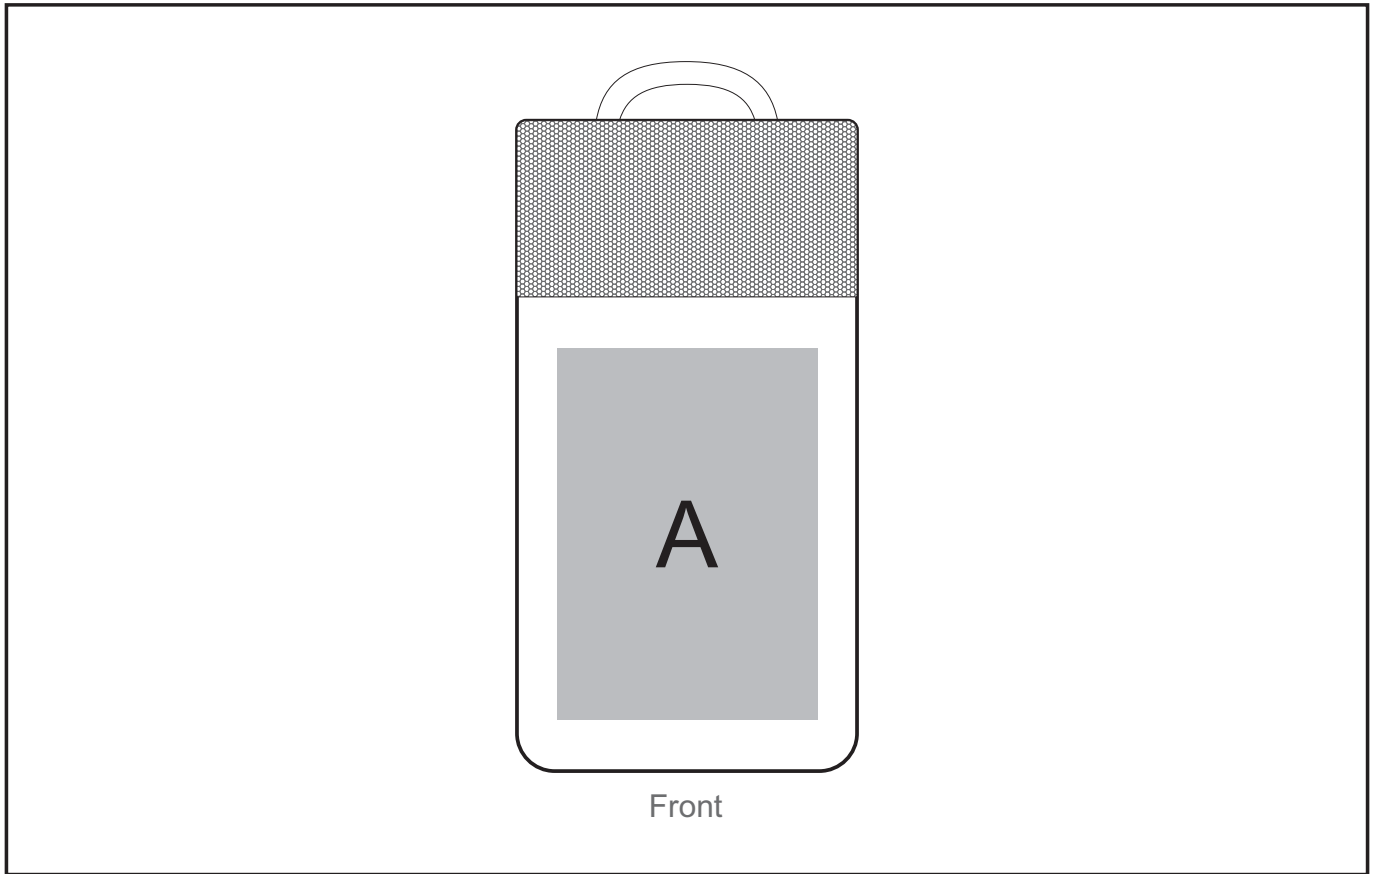

### **Need to know:**

- Includes 1-Colour, 1-Position Screen Print (setup fee applies)
- **No Solid Blocks for DDT**

#### **Position A**

1. Screen Print (SC) - 1 colour  
Size: 150mm wide x 100mm high
2. Digital Direct Print (DDT-A) - Full Colour  
Size: 140mm wide x 90mm high
3. Digital Direct Print (DDT-B) - Full Colour  
Size: 148mm wide x 210mm high
4. Digital Direct Print (DDT-C) - Full Colour  
Size: 150mm wide x 220mm high