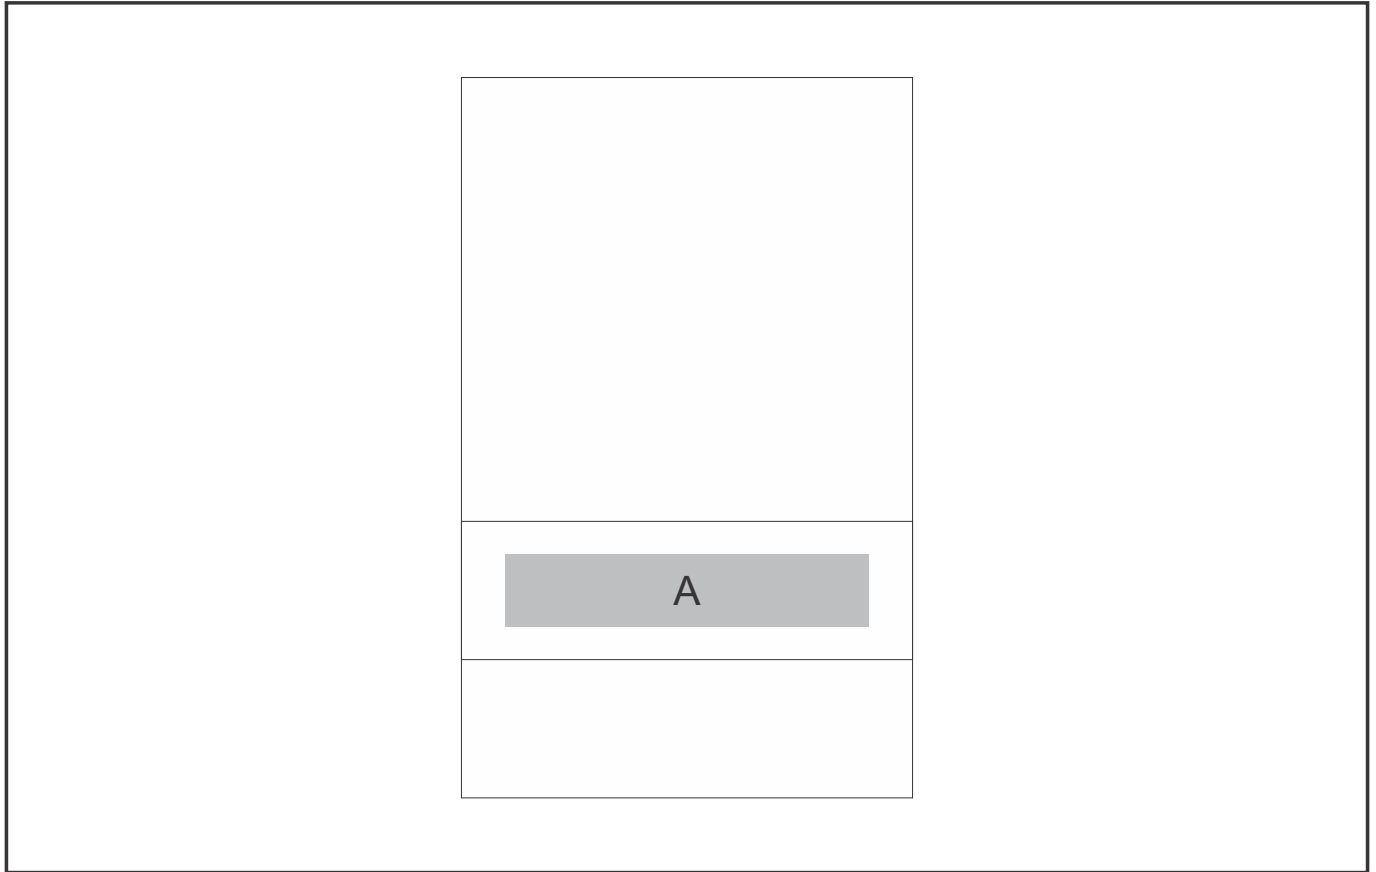

GP-014

Gary Player Deluxe Golf Towel

Need to know:

- Includes 1-Position Embroidery (setup fee applies)

Branding Options:

Position A

1. Embroidery (EMB) - 9 colours
Size: 250mm wide x 50mm high