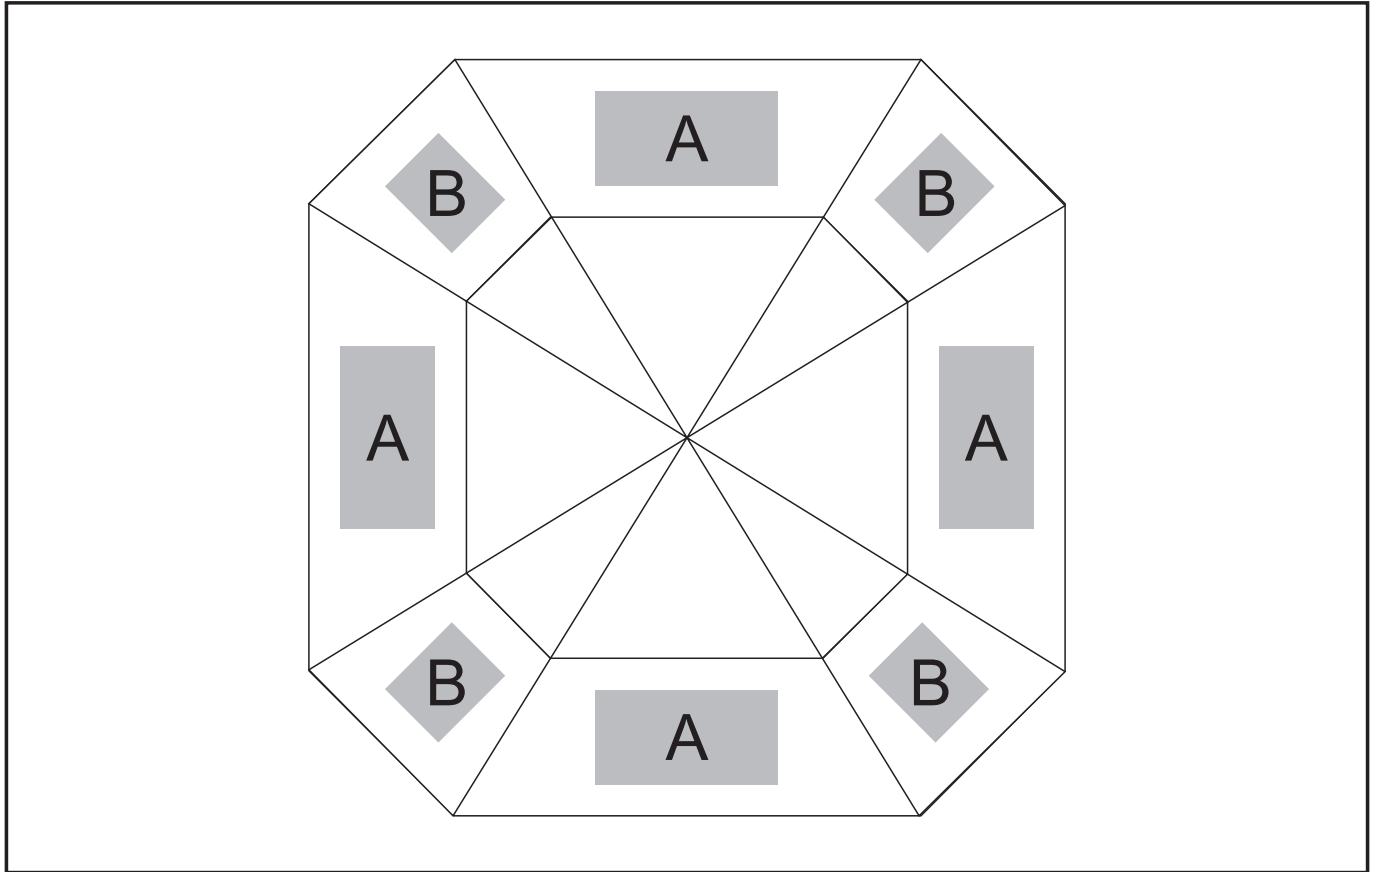

GP-006

Gary Player Square Golf Umbrella

Need to know:

- Includes 1-Colour, 1-Position Screen Print (setup fee applies)
- **NO Solid Blocks for screen and DDT**

Branding Options:

Position A

1. Screen Print (SC) - 1 colour
Size: 290mm wide x 150mm high
1. Digital Direct Transfer (DDT) - Full colour
Size: 290mm wide x 150mm high

Position B

1. Screen Print (SC) - 1 colour
Size: 120mm wide x 150mm high
2. Digital Direct Transfer (DDT) - Full colour
Size: 120mm wide x 150mm high