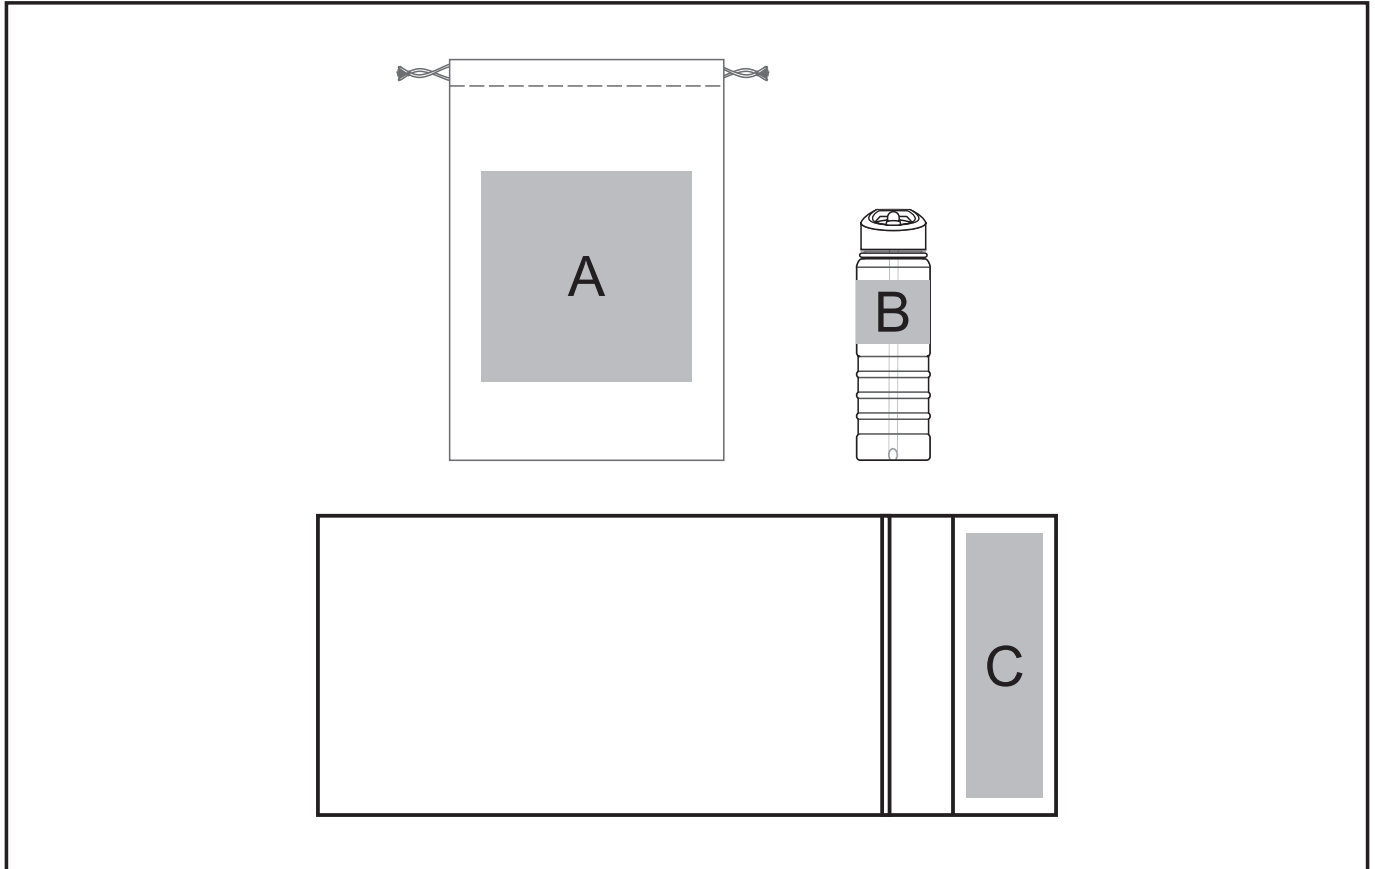

GIFTSET-7655

Cardio Active Set

Need to know:

- Includes 1-Colour, 1-Position Screen Print on Towel, Bag **AND** 1-Colour, 1-Position Screen Wrap on Bottle (setup fees apply).
- **POS C:** Cannot guarantee straight branding, due to item stretching.
- Cannot guarantee 100% pantone match when printing on transparent bottles.
- Cannot guarantee the lid will line up with the print

Branding Options:

Position A

1. Screen Print (SA) - 2 Colour
Size: 120mm wide x 200mm high
2. Digital Transfer (DTC) - Full Colour
Size: 200mm wide x 200mm high

Position C

1. Screen Print (SC) - 1 colour
Size: 210mm wide x 50mm high
2. Embroidery (EMB) - 9 colours
Size: 130mm wide x 50mm high

Position B

1. Screen Wrap (SW) - 1 colour
Size: 110mm wide x 60mm high
2. Pad Print (PB) - 2 to 4 colours
Size: 33mm wide x 60mm high
3. Direct to Bottle (DP-C) - Full colour
Size: 100mm wide x 76mm high
4. Direct to Bottle (DP-D) - Full colour
Size: 234mm wide x 76mm high