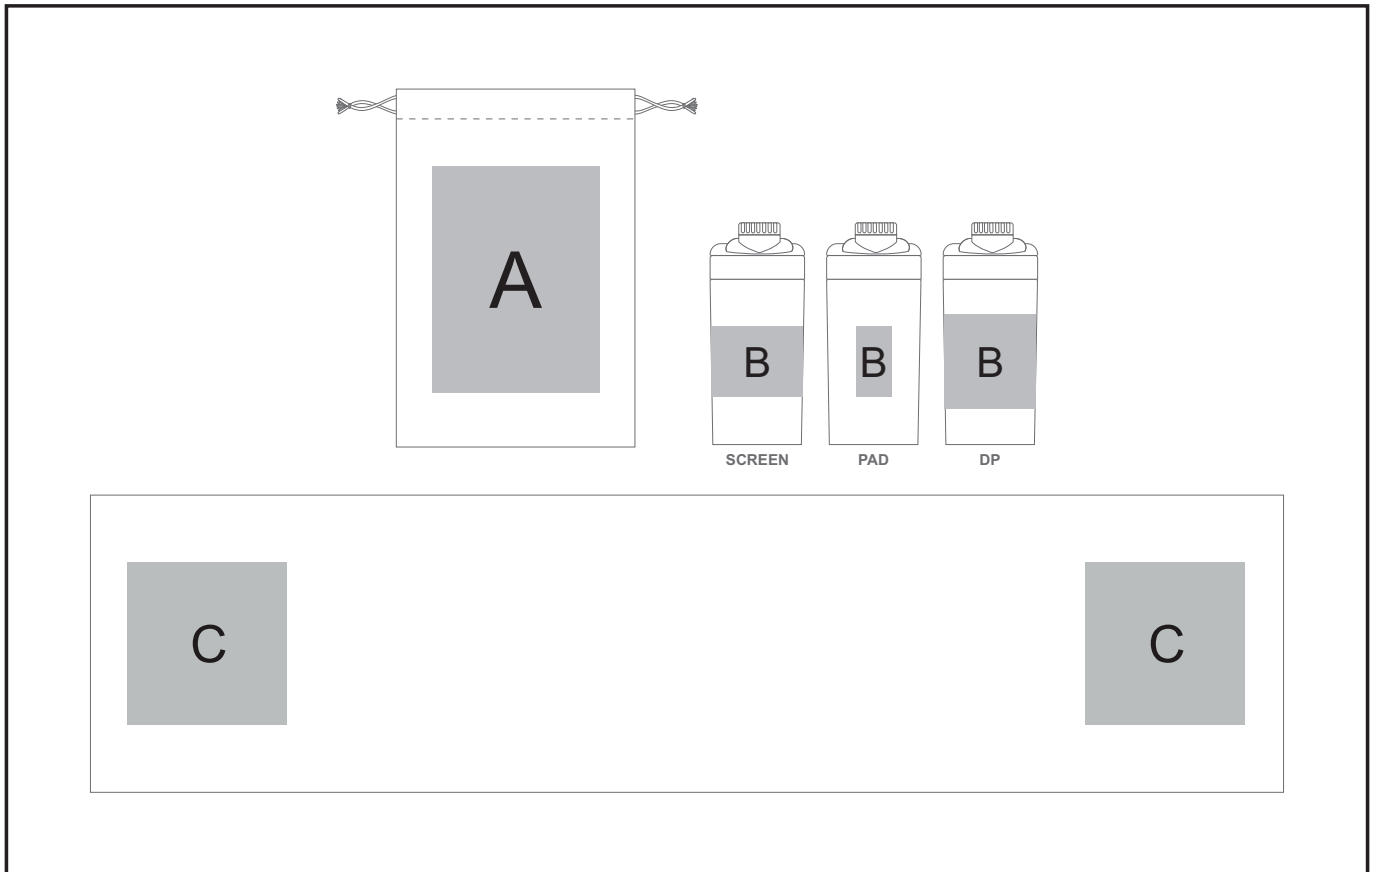

### **Need to know:**

- Includes 1-Colour, 1-Position Screen Print on Towel, Bag **AND** 1-Colour, 1-Position Screen Wrap on Bottle (setup fee applies).
- **Texture of the item will affect the screen print.**
- **DP-full wrap will be inconsistent.**
- **Cannot guarantee print will line up with lid.**

#### **Position A**

1. Screen Print (SA) - 2 Colour  
Size: 120mm wide x 160mm high
2. Digital Transfer (DTC) - Full Colour  
Size: 140mm wide x 190mm high

#### **Position C**

1. Screen Print (SA) - 1 Colour  
Size: 200mm wide x 200mm high
2. Digital Transfer (DTC) - Full Colour  
Size: 200mm wide x 200mm high

#### **Position B**

1. Screen Wrap (SW) - 1 Colour  
Size: 140mm wide x 60mm high
2. Pad Print (PC) 2 - 4 Colour  
Size: 30mm wide x 60mm high
3. Direct Print (DP) - Full Colour  
Size: 230mm wide x 80mm high