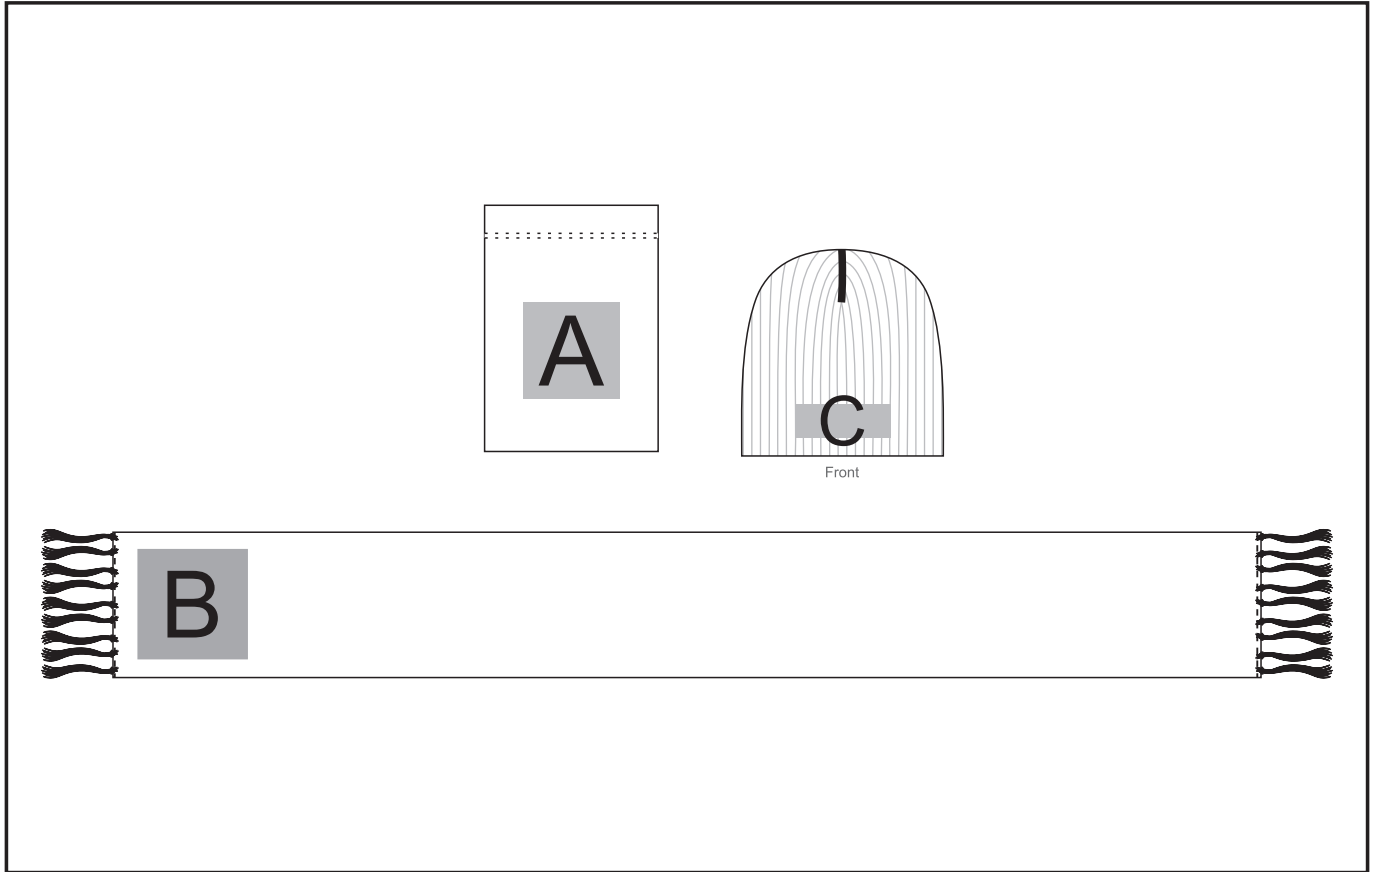

### Need to know:

- Includes 1-Colour, 1-Position Screen Print on Pouch (setup fee applies)

#### **Position A**

1. Screen Print (SB) - 1 colour  
Size: 120mm wide x 120mm high

#### **Position B**

1. Embroidery (EMB) - 9 colour  
Size: 150mm Diameter

#### **Position C**

1. Embroidery (EMB) - 9 colour  
Size: 100mm wide x 35mm high