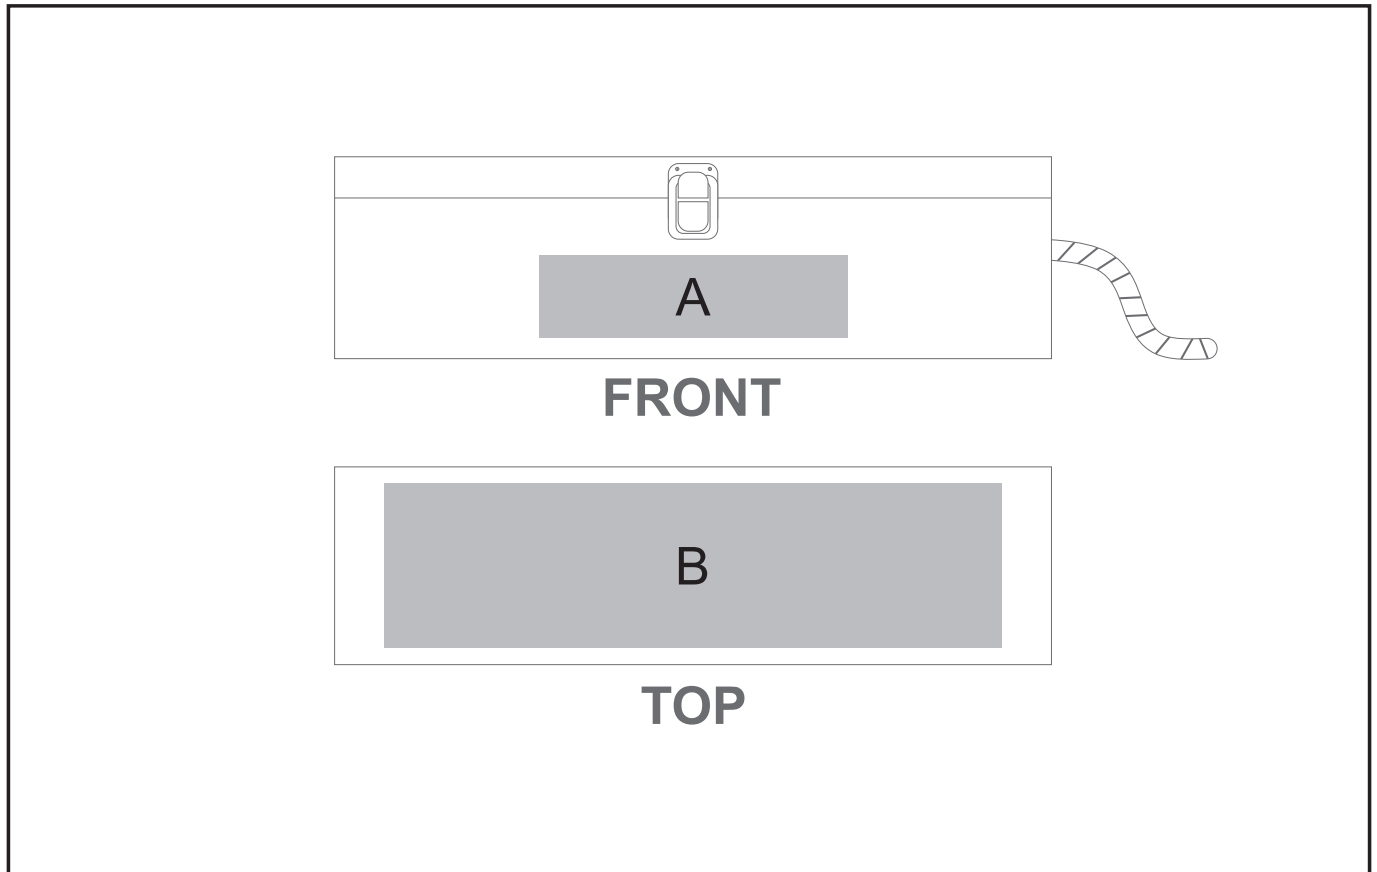

GIFTBOX-4010

CAVAS WINE BOX

Need to know:

- Includes 1-Position Laser Engraving (setup fee applies)
- Laser engraving will be inconsistent due to wood grain.
- Texture will affect the print

Branding Options:

Position A

1. Laser Engraving (LC) - Tonal
Size: 150mm wide x 40mm high

Position B

1. Screen Print (SB) - 1 Colour
Size: 300mm wide x 80mm high
2. Laser Engraving (LC) - Tonal
Size: 150mm wide x 80mm high