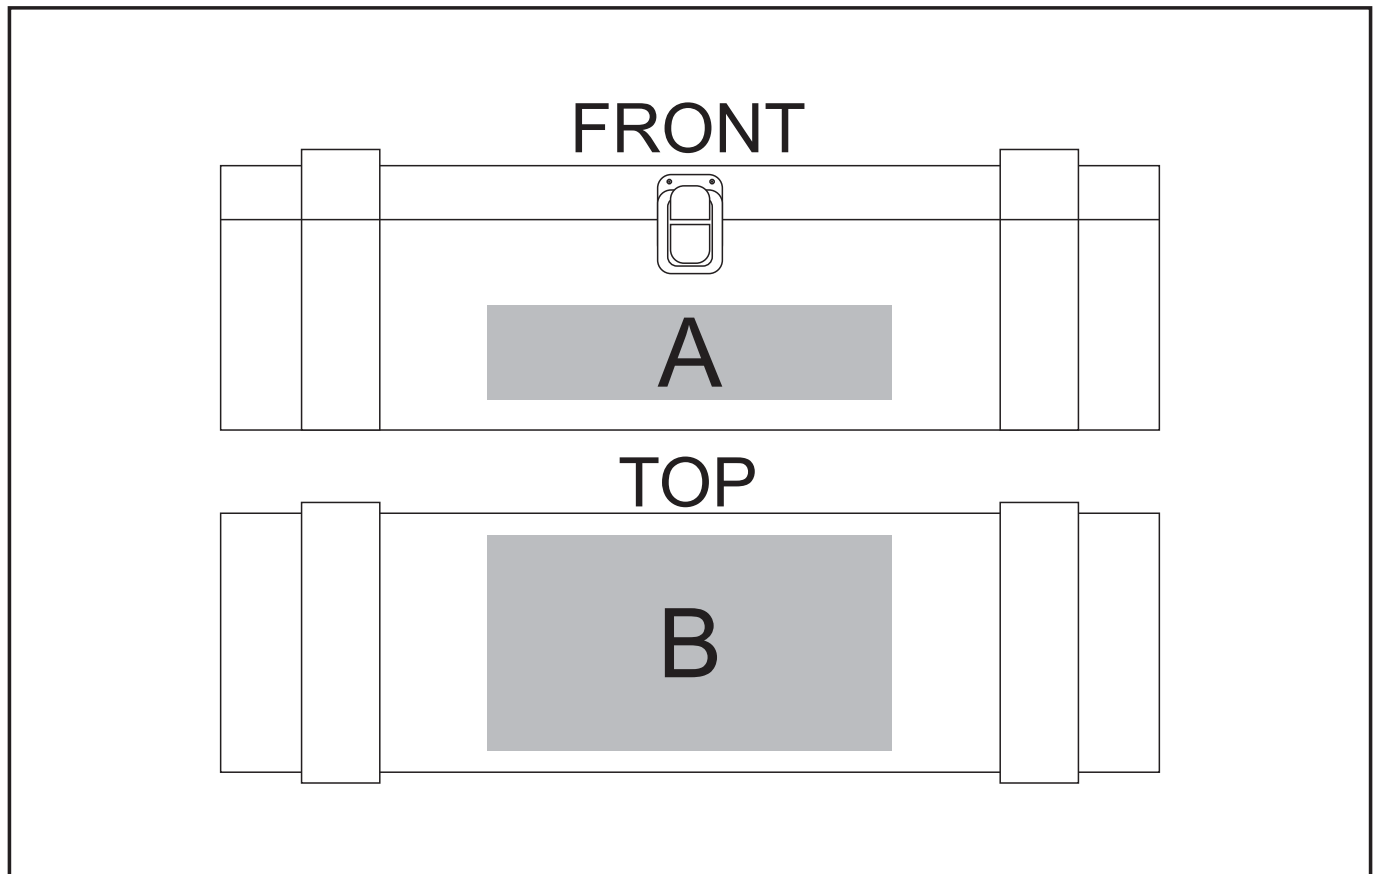

GIFTBOX-4000

DECERO WINE BOX

Need to know:

- Includes 1-Position Laser Engraving (setup fee applies)
- Laser Engraving may be inconsistent due to wood grain.

Branding Options:

Position A

1. Laser Engrave (LC) - Tonal
Size: 150mm wide x 35mm high

Position B

1. Laser Engrave (LC) - Tonal
Size: 150mm wide x 80mm high