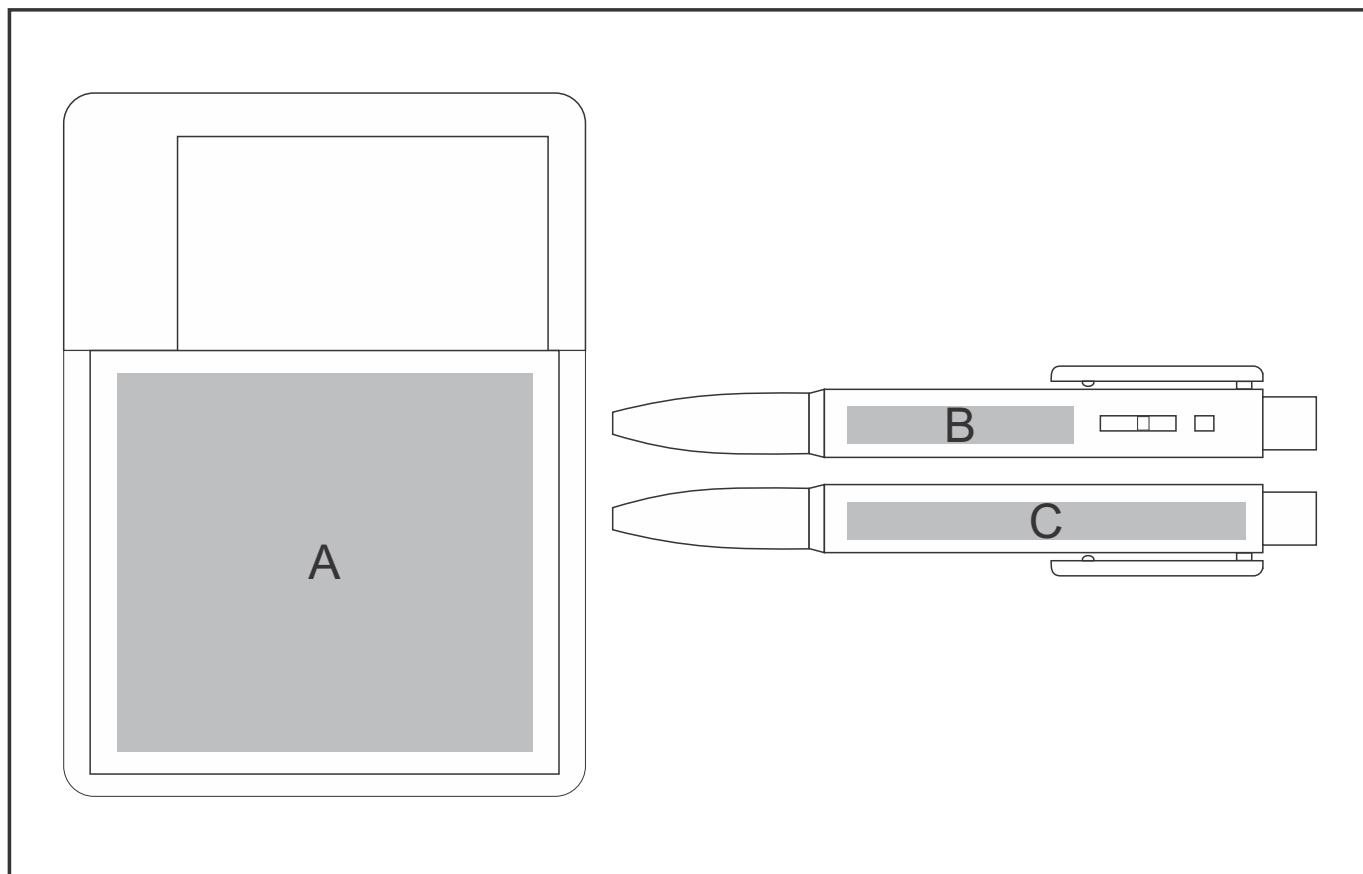

GIFT-9989

Junction Car Notepad

Need to know:

- Includes 1-Colour, 1-Position Pad Print on **Holder** (setup fee applies)

Branding Options:

Position A

1. Pad Print (PB) - 4 colours
Size: 50mm wide x 40mm high
2. Direct Print (DP-B) - Full colour
Size: 55mm wide x 50mm high

Position C

1. Pad Print (PB) - 4 colours
Size: 50mm wide x 5mm high

Position B

1. Pad Print (PB) - 4 colours
Size: 30mm wide x 5mm high