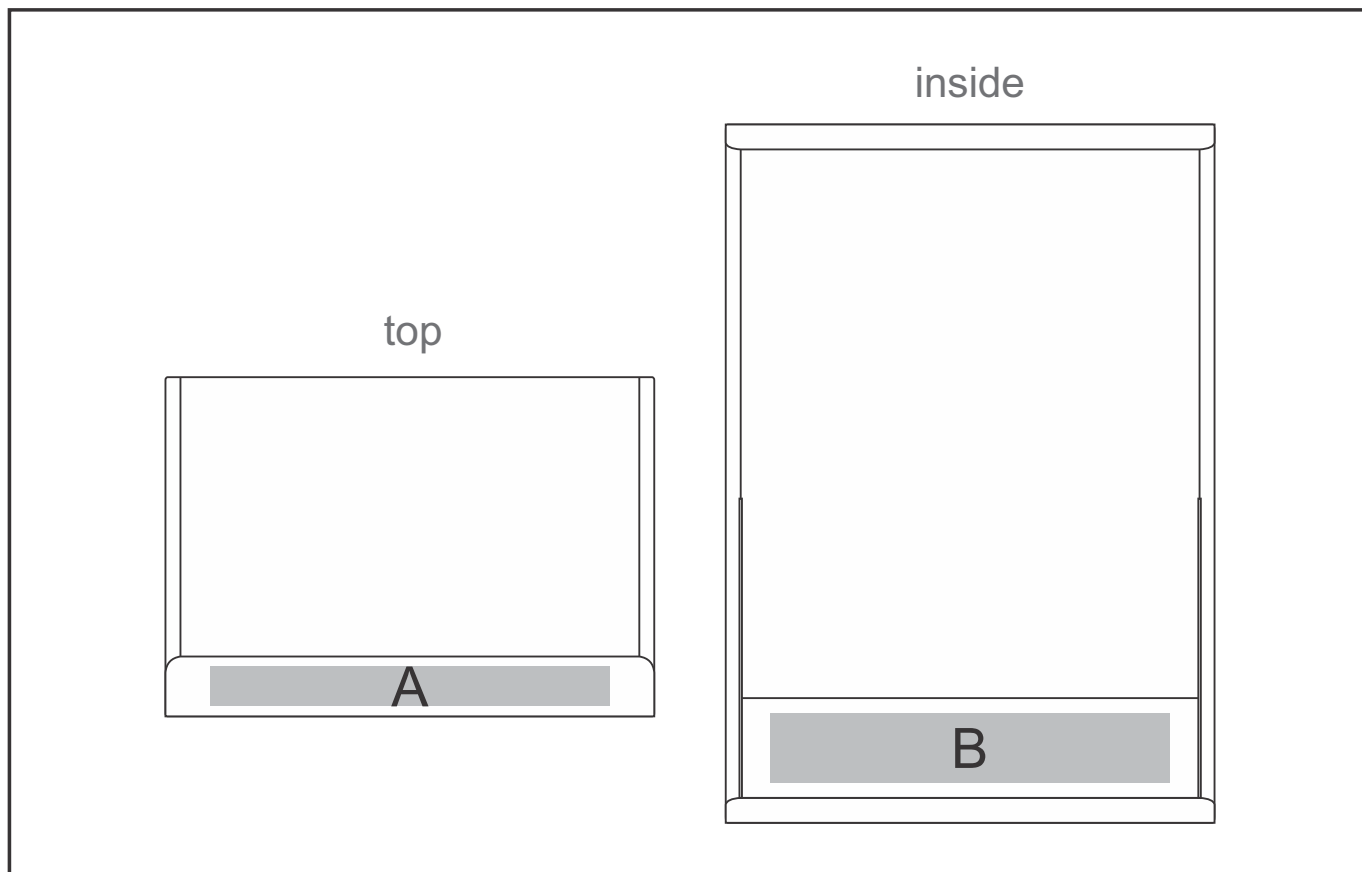

GIFT-9451

Buffet Business Card Holder

Need to know:

- Includes 1-Position Laser Engrave (setup fee applies)

Branding Options:

Position A

1. Laser Engrave (LB) - Brown
Size: 85mm wide x 8mm high

Position B

1. Laser Engrave (LB) - Brown
Size: 85mm wide x 14mm high