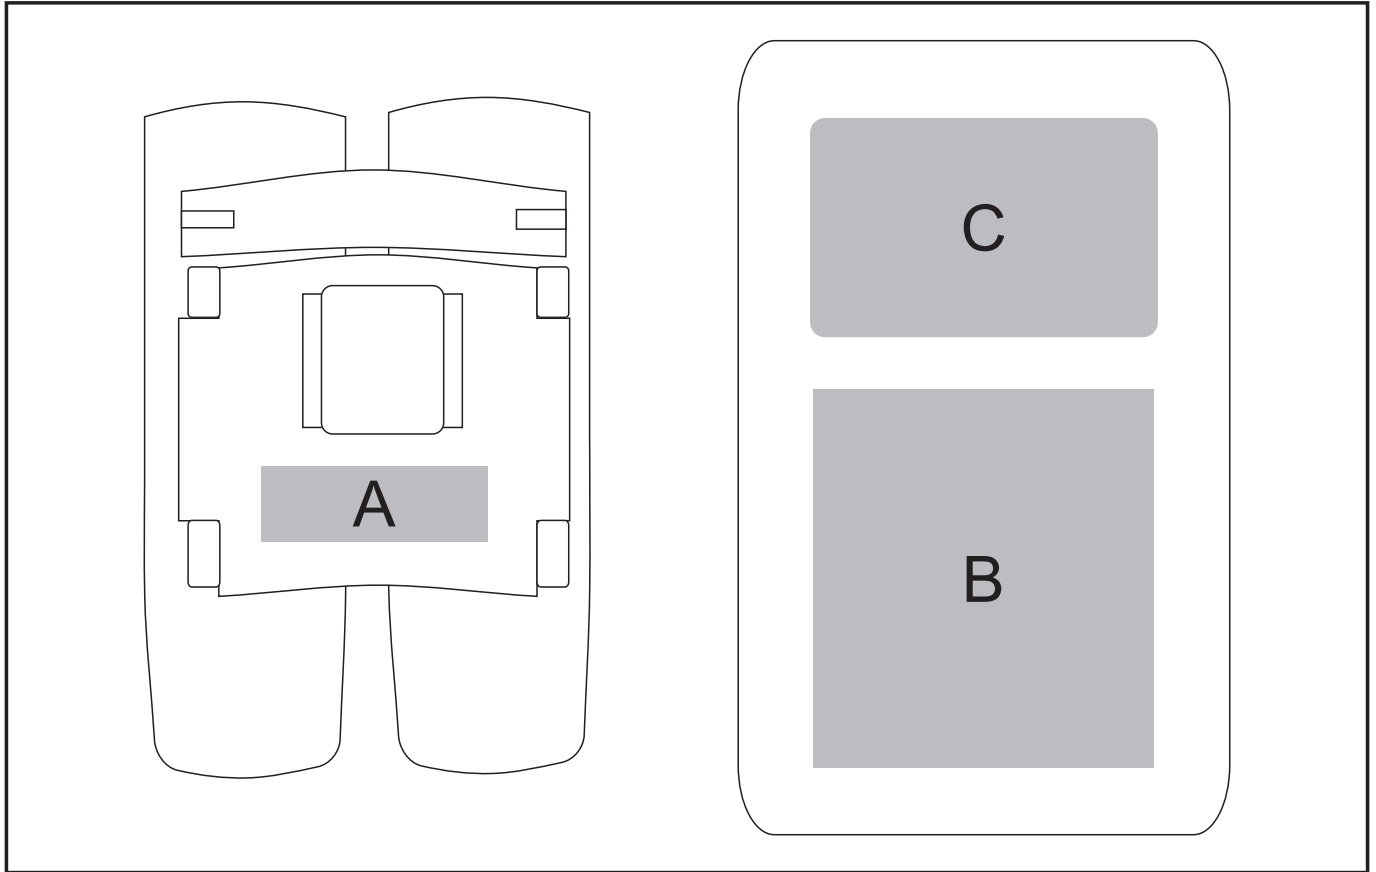

### Need to know:

- Includes 1-Colour, 1-Position Pad Print on **Binoculars** (setup fee applies)
- Includes 1-Position Domed Sticker on **Case** (setup fee applies)

#### **Position A**

1. Pad Print (PB) - 4 colours  
Size: 30mm wide x 10mm high

#### **Position C**

1. Dome Sticker (DC) - Full colour  
Size: 46mm wide x 29mm high

#### **Position B**

1. Pad Print (PB) - 4 colours  
Size: 45mm wide x 50mm high