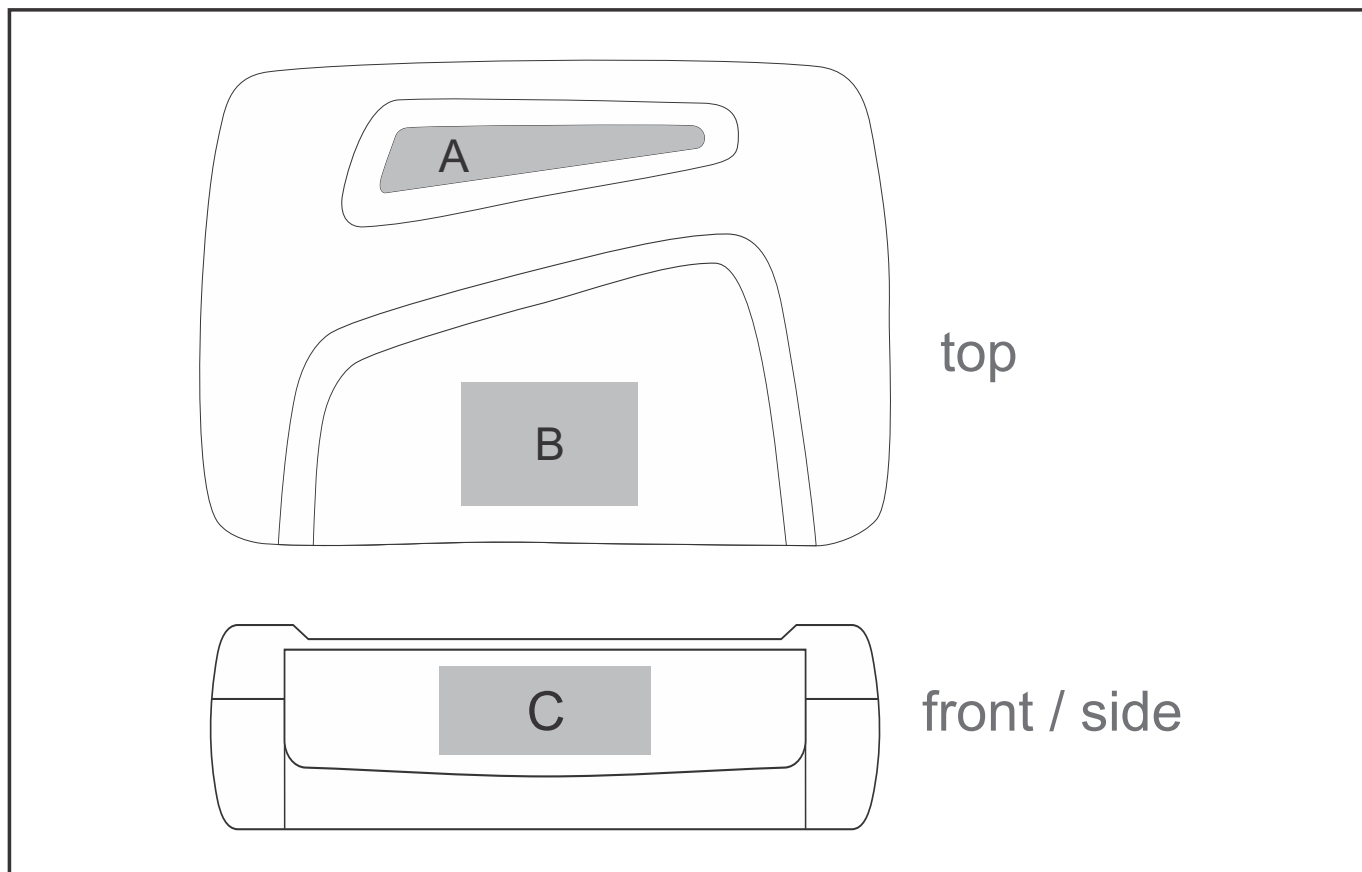

GIFT-9361

Eureka Lunch Box

Need to know:

- Includes 1-Colour, 1-Position Pad Print (setup fee applies)

Branding Options:

Position A

1. Dome Sticker (DB) - Full colour
Size: 92mm wide x 19mm high

Position C

1. Pad Print (PC) - 1 colour
Size: 60mm wide x 25mm high

Position B

1. Pad Print (PC) - 4 colours
Size: 50mm wide x 35mm high
2. Dome Sticker (DB) - Full colour
Size: up to 1600mm²