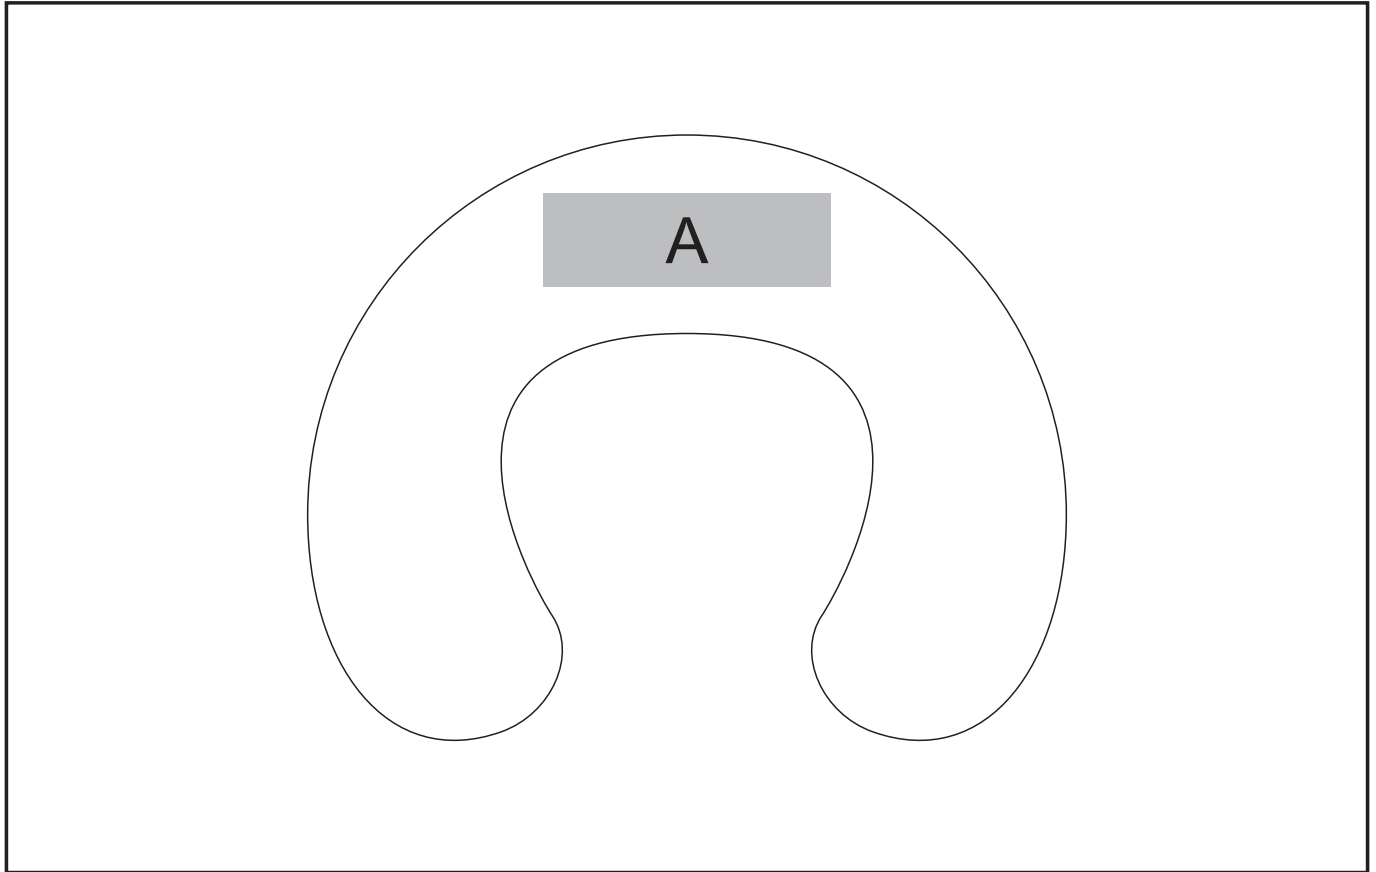

GIFT-5900

Aloha Lush Neck Pillow

Need to know:

- Includes 1-Position Laser Engraving (setup fee applies)

Branding Options:

Position A

1. Laser Engrave (LC) - Tonal
Size: 125mm wide x 40mm high
2. Embroidery (EMB) - 9 Colour
Size: 100mm wide x 40mm high