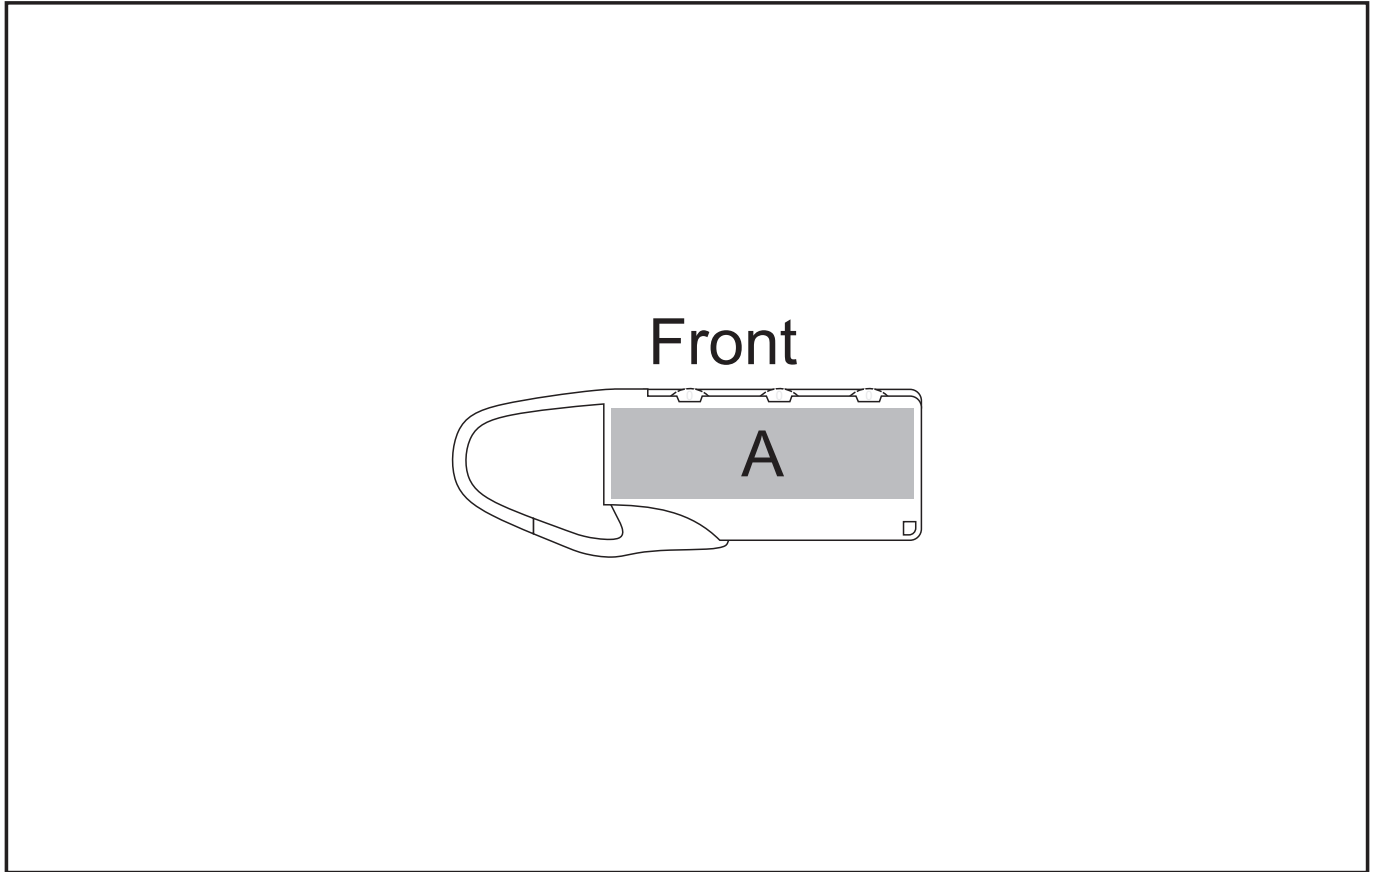

GIFT-17430

Delphic Travel Lock

Need to know:

- Includes 1-Position Laser Engraving (setup fee applies)

Branding Options:

Position A

1. Pad Print (PA) - 2 colour
Size: 40mm wide x 12mm high
2. Laser Engraving (LA) - White
Size: 40mm wide x 12mm high