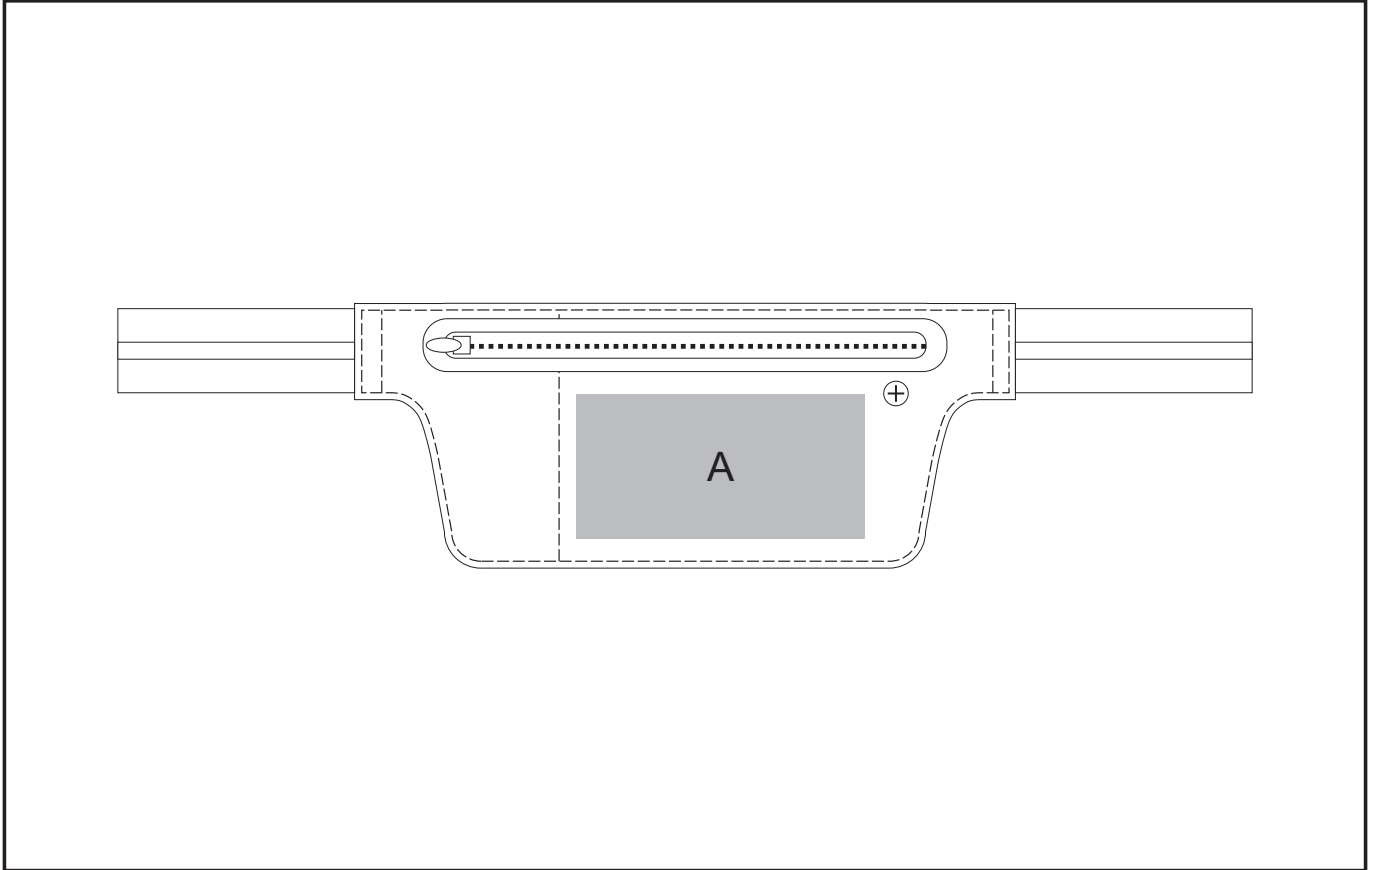

### **Need to know:**

- Includes 1-Position Digital Transfer (setup fee applies)

#### **Position A**

1. Screen Print (SC) - 1 colour  
Size: 120mm wide x 55mm high
2. Digital Transfer (DTC) - Full colour  
Size: 120mm wide x 60mm high