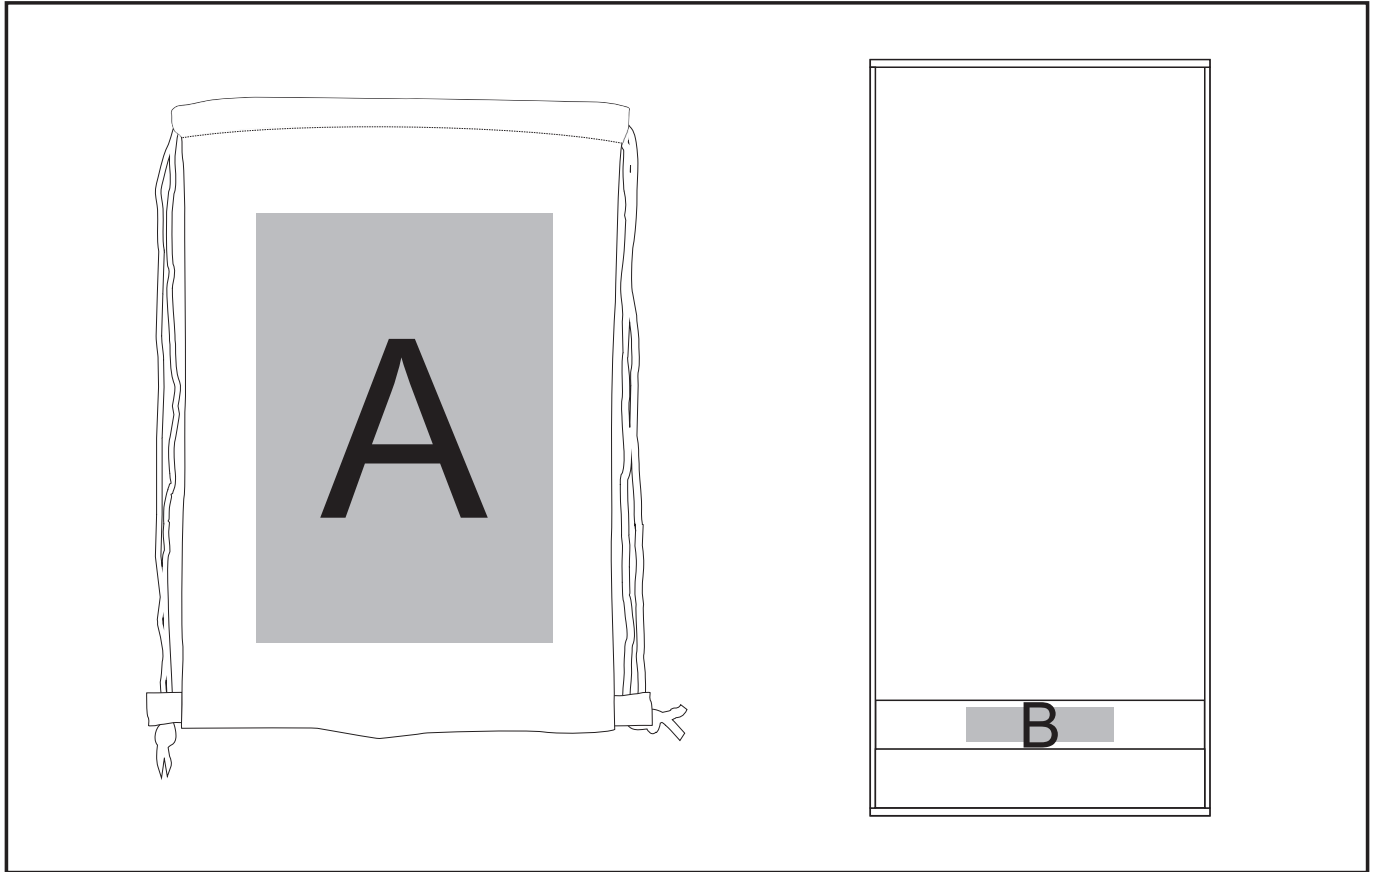

GIFT-17401

Bahamas Beach Towel

Need to know:

- Includes 1-Colour, 1-Position Screen Print (setup fee applies)
- **Texture of item will affect the print.**

Branding Options:

Position A

1. Screen Print (SB) - 1 Colour
Size: 200mm wide x 190mm high
2. Digital Direct Transfer (DDT) - full colour
Size: 200mm wide x 290mm high
3. Sublimation (SUB) - full colour
Size: 200mm wide x 290mm high

Position B

1. Digital Transfer (DTC) - full colour
Size: 250mm wide x 60mm high
2. Embroidery (EMB) - 9 colour
Size: 300mm wide x 70mm high
3. Screen Print (SC) - 1 colour
Size: 250mm wide x 50mm high