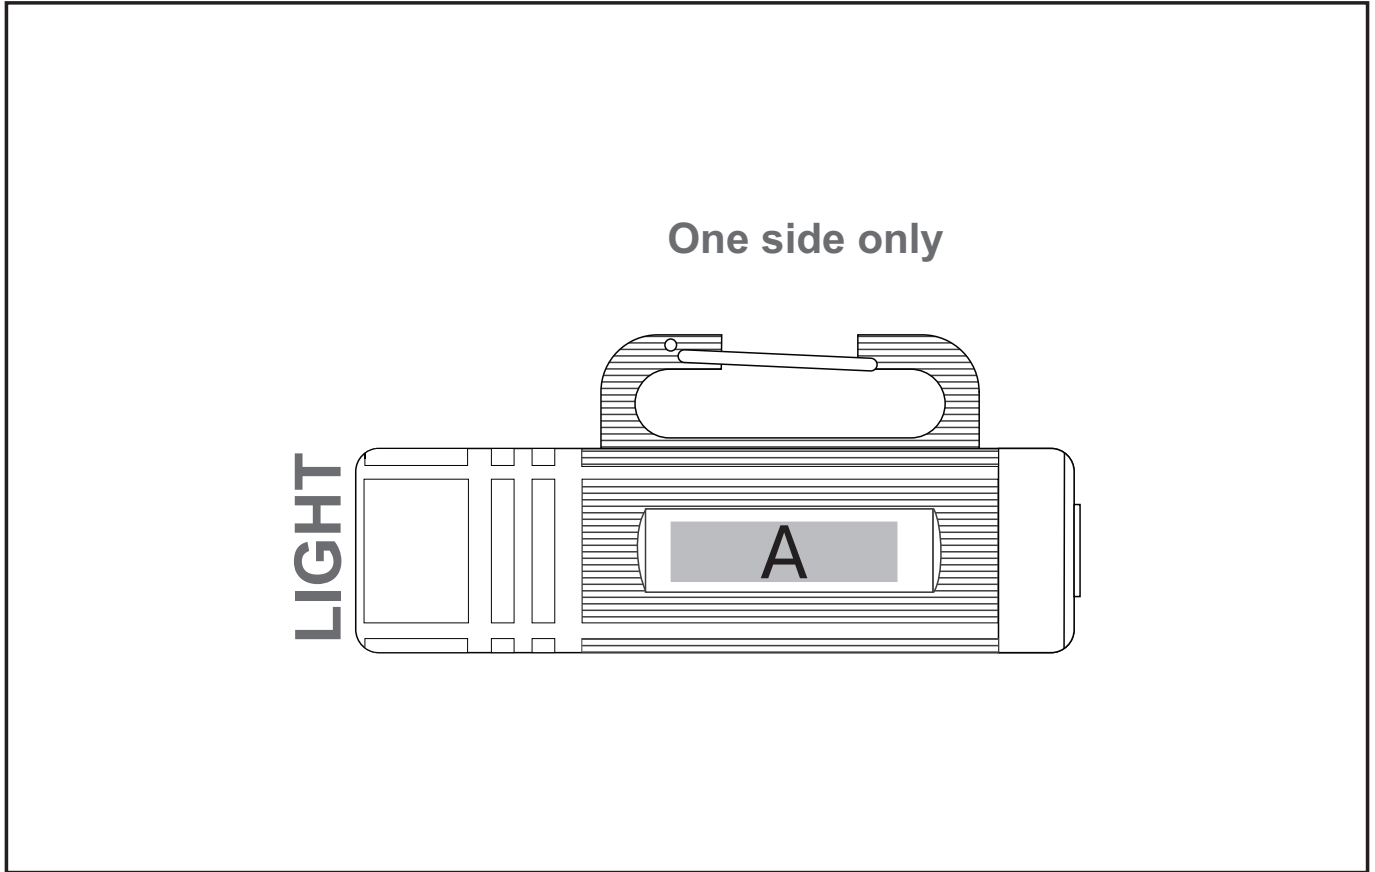

GIFT-17306

Brightforce Torch

Also available in

Check Logo24
guide and t's & c's

Need to know:

- Includes 1-Position Laser Engrave (setup fee applies)

Branding Options:

Position A

1. Laser Engrave (LB) - White
Size: 30mm wide x 8mm high