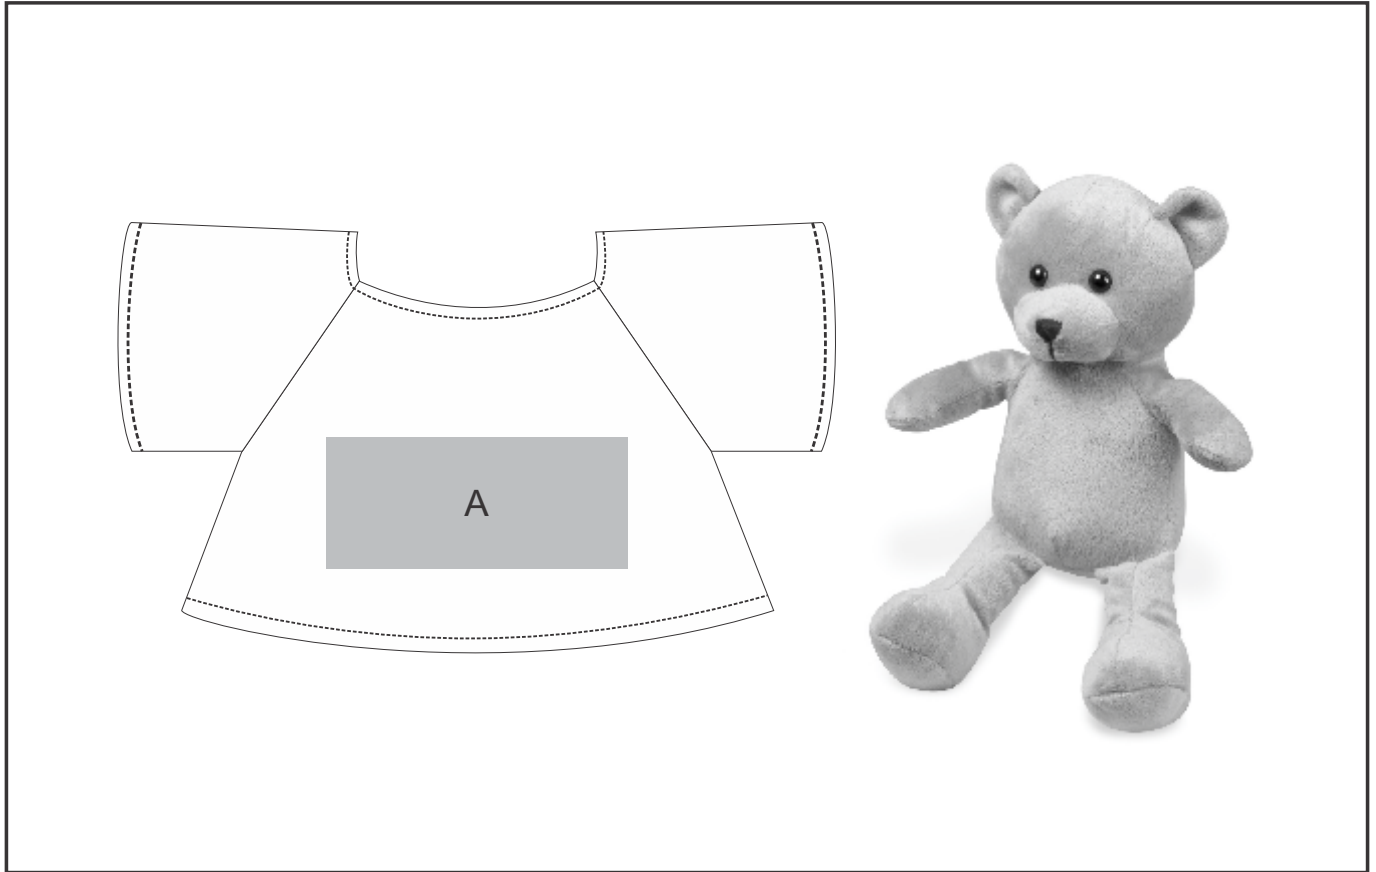

### **Need to know:**

- Includes 1-Colour, 1-Position Screen Print (setup fee applies)

#### **Position A**

1. Screen Print (SB) - 1 colour  
Size: 80mm wide x 35mm high