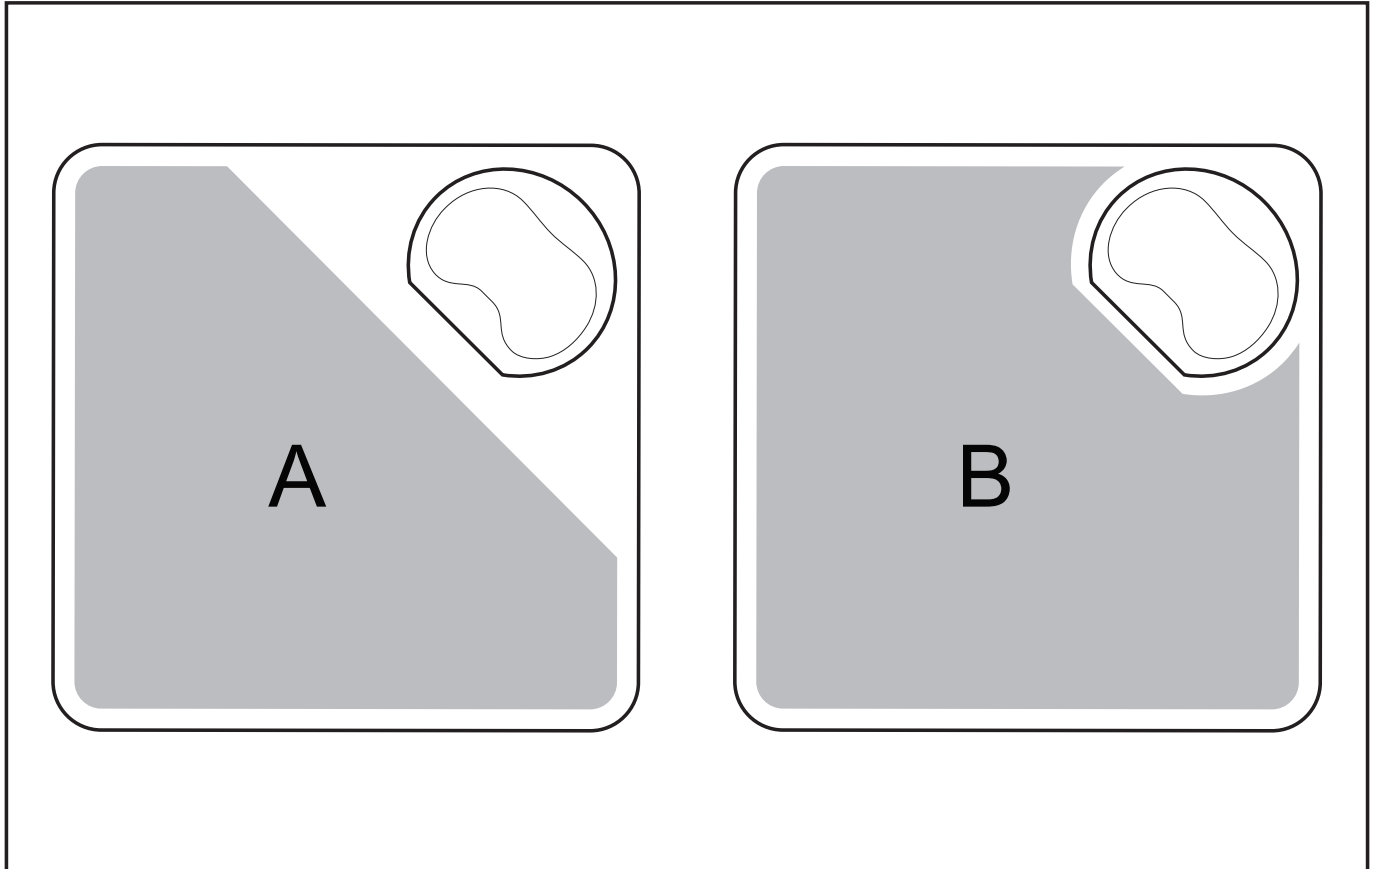

GIFT-17112

Good Times Coaster & Opener

Also available in

Check Logo24
guide and t's & c's

Need to know:

- Includes 1-Colour, 1-Position Pad Print (setup fee applies)
- **NO Solid Blocks for pad**

Branding Options:

Position A

1. Pad Printing (PA) - 4 colours
Size: 55mm wide x 30mm high

Position B

1. Direct Print (DP-B) - Full colour
Size: 76mm wide x 76mm high