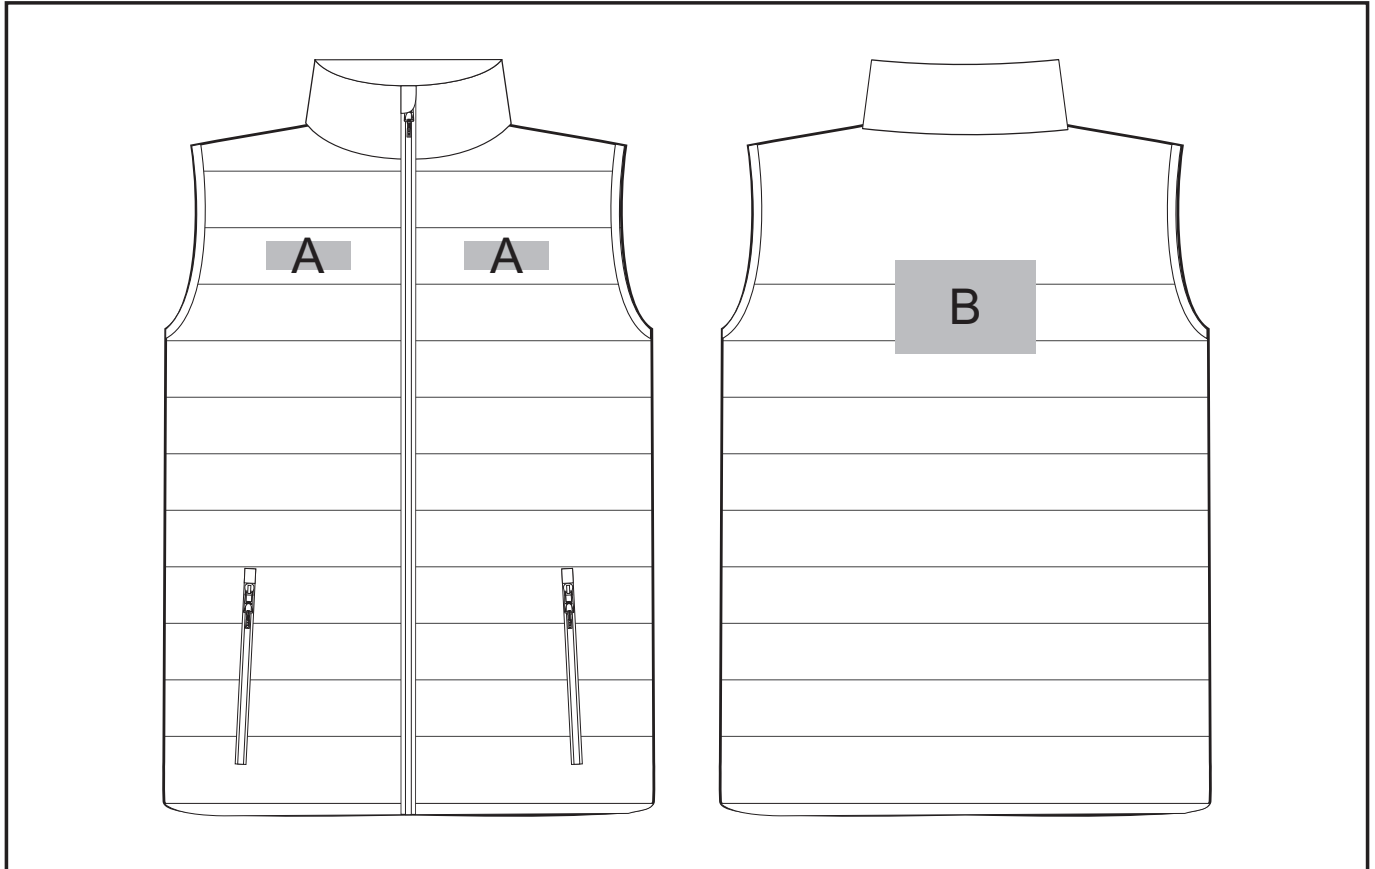

### **Need to know:**

- Includes 1-Position Embroidery (setup fee applies)
- Cannot guarantee a 100% straight branding on any clothing item with check or stripe detail.
- The panels on the garment are inconsistent from Small to XL.
- The logo will be branded in the closest left / right chest and back panel, to the standard left / right chest and back position.

#### **Position A**

1. Embroidery (EMB) - 9 colours  
Size: 90mm wide x 30mm high

#### **Position B**

1. Embroidery (EMB) - 9 colours  
Size: 150mm wide x 100mm high