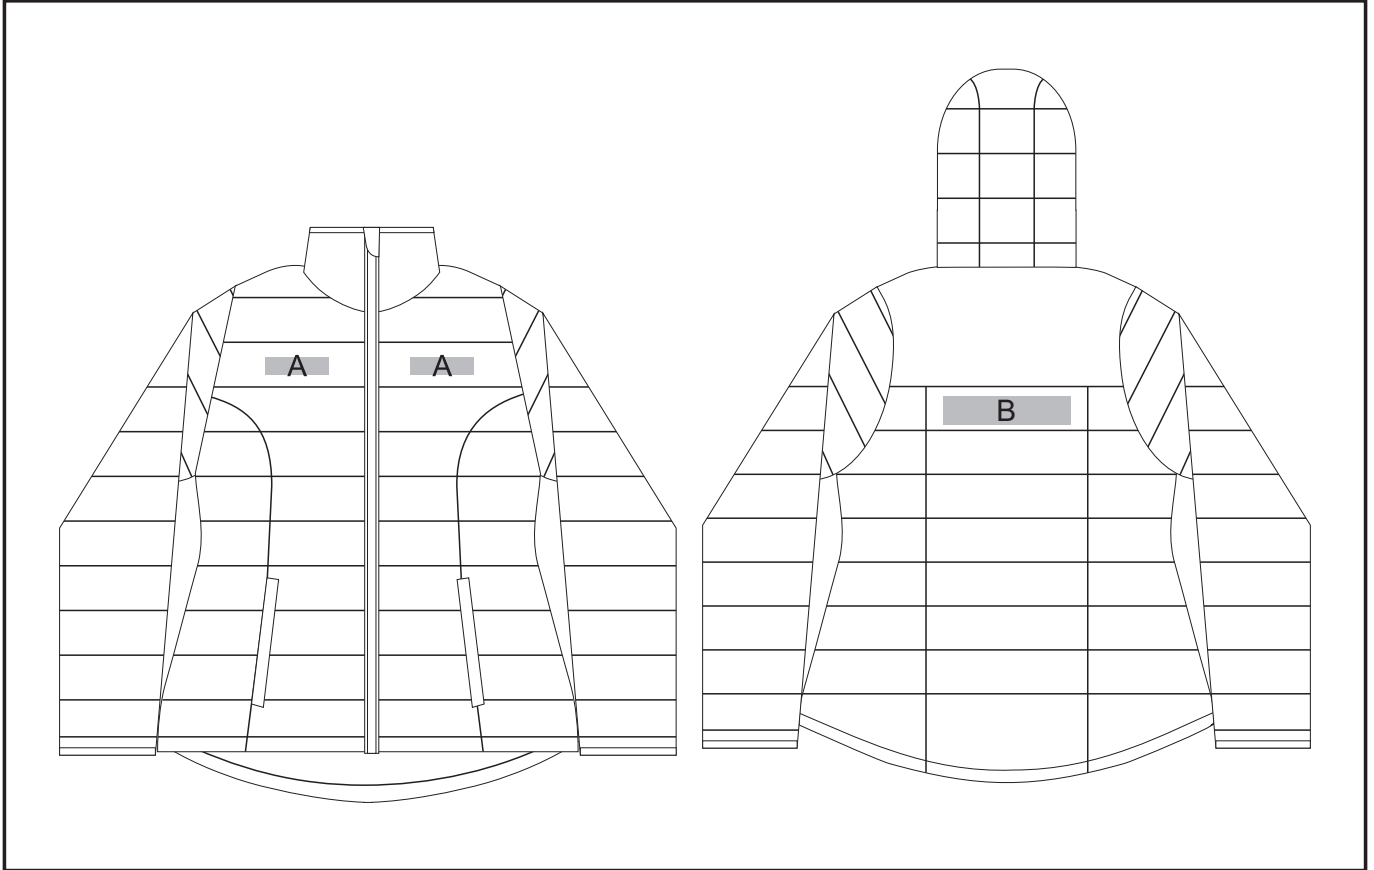

ELE-7307

Norquay Insulated Jacket - Ladies

Need to know:

- Includes 1-Position Embroidery (setup fee applies)
- No Branding on the Sleeves
- Cannot guarantee a 100% straight branding on any clothing item with check or stripe detail.
- Please note that the panels on the garment are inconsistent from Small to XL.
- The left chest and the back will be branded in the closest panel to standard left chest and back yoke position.

Branding Options:

Position A

1. Embroidery (EMB) - 9 colours
Size: 90mm wide x 25mm high

Position B

1. Embroidery (EMB) - 9 colours
Size: 180mm wide x 40mm high