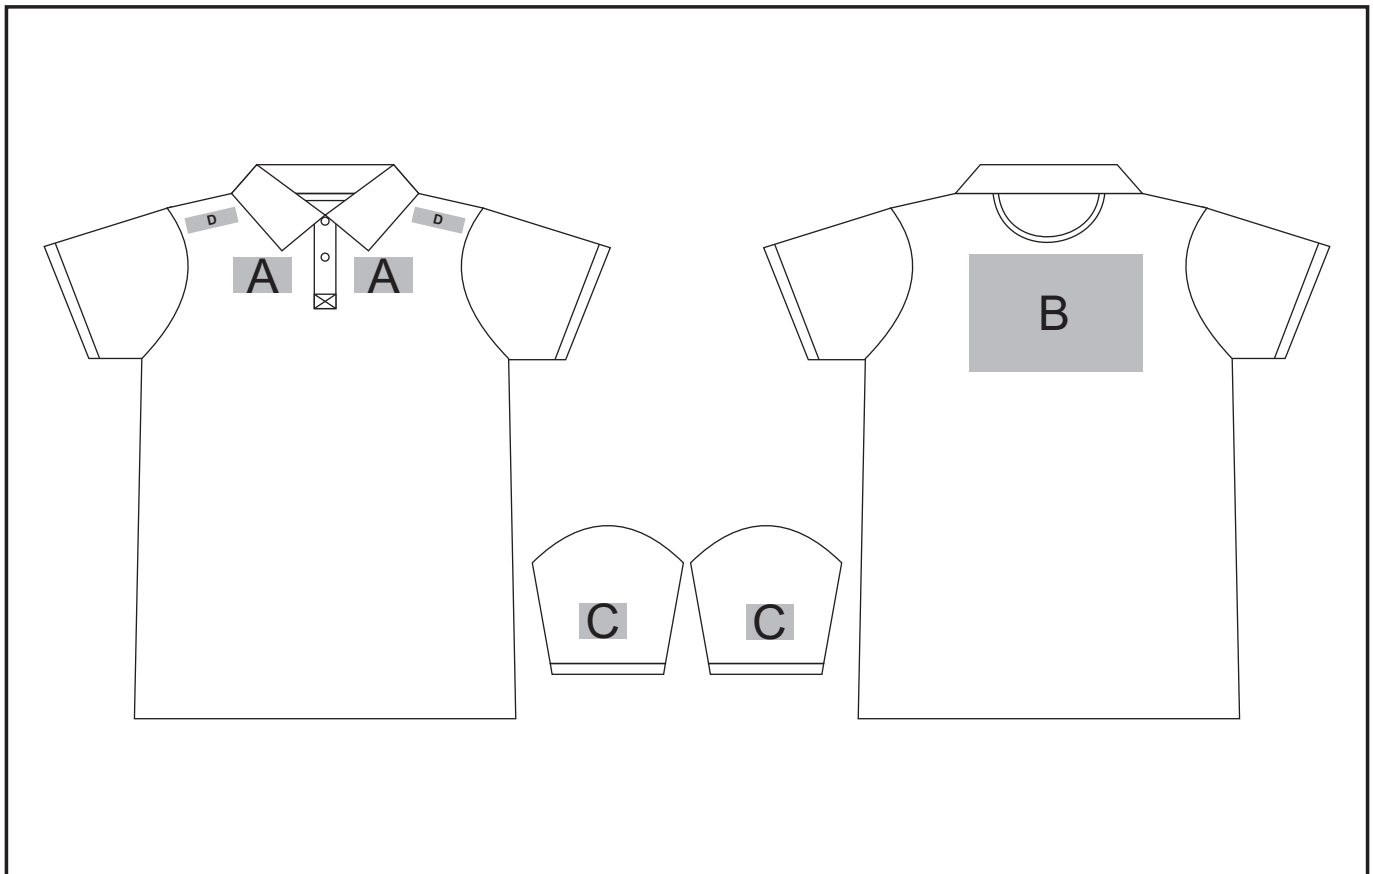

ELE-5617

Calagary Golf Shirt Ladies

Need to know:

- Includes 1-Position Embroidery **OR** 1-Position Digital Transfer (setup fee applies)
- **EMB/DTC inclusive parameters: Left/Right Chest = 100mm x 100mm OR Back = 8000mm²**
- Please note Pos D will be branded +/- 20mm from the top seam

Branding Options:

Position A

1. Embroidery (EMB) - 9 colours
  Size: 100mm diameter
2. Screen Print (SB) - 6 colours
  Size: 100mm wide x 60mm high
3. Digital Transfer Clothing (DTC) - Full colour
  Size: 100mm wide x 100mm high

Position C

1. Embroidery (EMB) - 9 colours
  Size: 50mm diameter
2. Screen Print (SB) - 6 colours
  Size: 60mm wide x 60mm high
3. Digital Transfer Clothing (DTC) - Full colour
  Size: 50mm wide x 50mm high

Position B

1. Embroidery (EMB) - 9 colours
  Size: 200mm wide x 200mm high
2. Screen Print (SB) - 6 colours
  Size: 260mm wide x 200mm high
3. Digital Transfer Clothing (DTC) - Full colour
  Size: 210mm wide x 148mm high

Position D

1. Digital Transfer Clothing (DTC) - Full Colour
  Size: 70mm wide x 20mm high