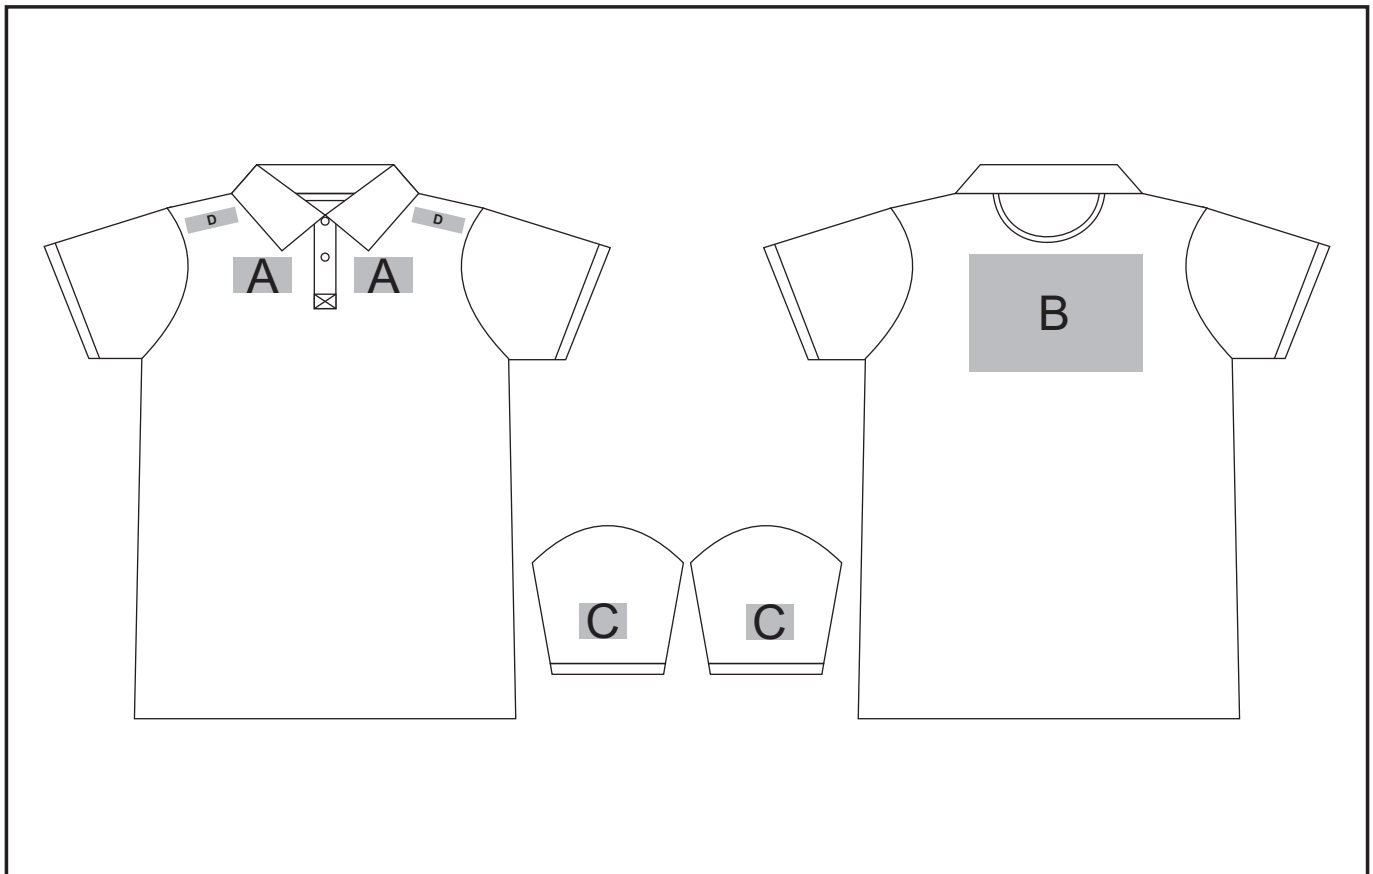

ELE-5616

Calagary Golf Shirt Mens

Need to know:

- Includes 1-Position Embroidery **OR** 1-Position Digital Transfer (setup fee applies)
- **EMB/DTC inclusive parameters: Left/Right Chest = 100mm x 100mm OR Back = 8000mm²**
- Please note Pos D will be branded +/- 20mm from the top seam

Branding Options:

Position A

1. Embroidery (EMB) - 9 colours
  Size: 100mm diameter
2. Screen Print (SB) - 6 colours
  Size: 100mm wide x 60mm high
3. Digital Transfer Clothing (DTC) - Full colour
  Size: 100mm wide x 100mm high

Position C

1. Embroidery (EMB) - 9 colours
  Size: 80mm diameter
2. Screen Print (SB) - 6 colours
  Size: 60mm wide x 60mm high
3. Digital Transfer Clothing (DTC) - Full colour
  Size: 80mm wide x 80mm high

Position B

1. Embroidery (EMB) - 9 colours
  Size: 200mm wide x 200mm high
2. Screen Print (SB) - 6 colours
  Size: 260mm wide x 200mm high
3. Digital Transfer Clothing (DTC) - Full colour
  Size: 210mm wide x 148mm high

Position D

1. Digital Transfer Clothing (DTC) - Full Colour
  Size: 70mm wide x 20mm high