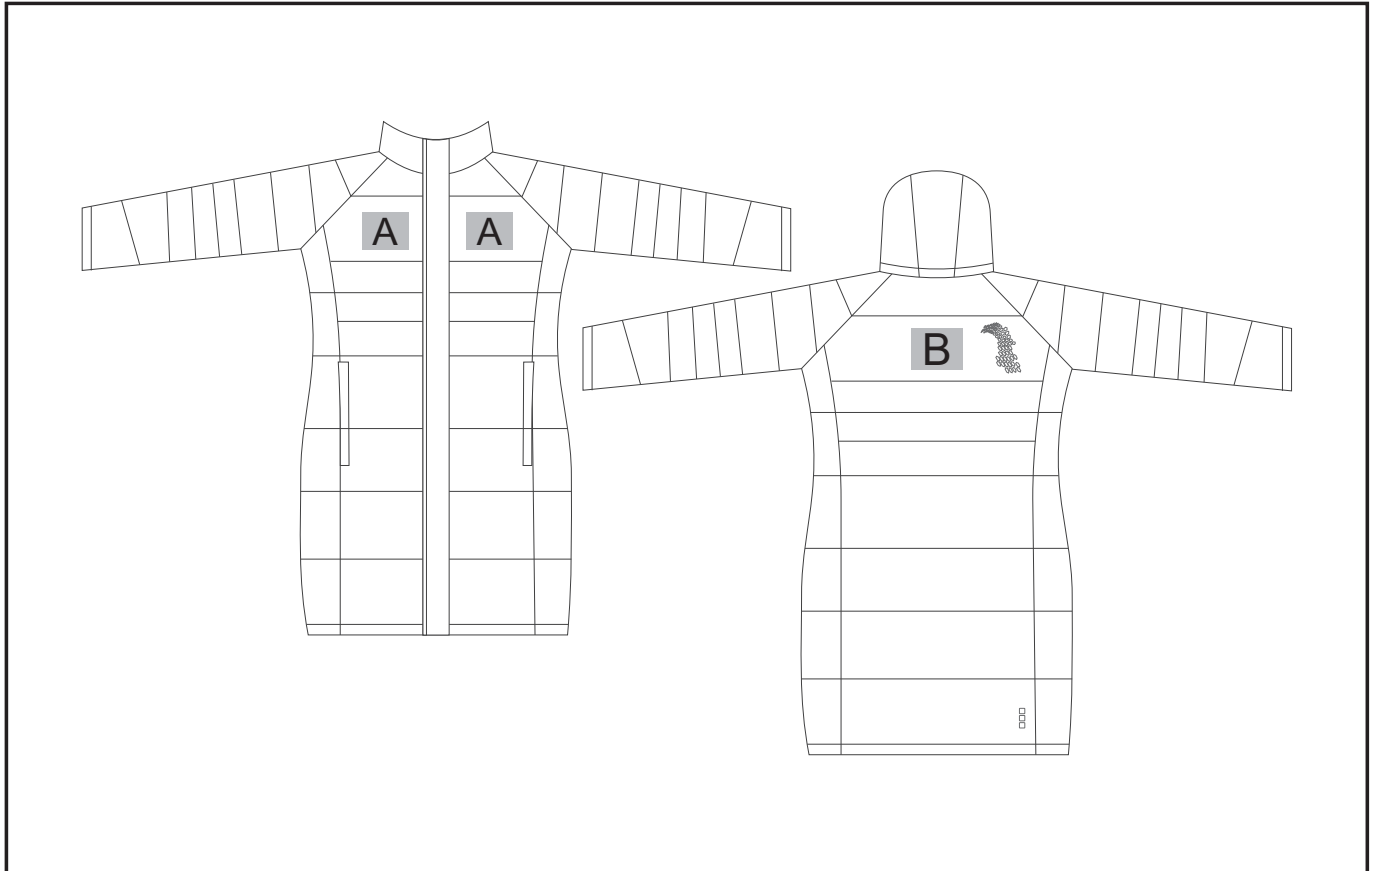

ELE-4029

Balkan Insulated Jacket - Ladies

Need to know:

- Includes 1-Position Embroidery (setup fee applies)
- **EMB/DTC inclusive parameters:** Left/Right Chest or Back = 100mm x 100mm
- **NB:** Inclusive Branding is **NOT** applicable to Items marked as Reduced to Clear.
- Cannot guarantee a 100% straight branding on any clothing item with check or stripe detail.
- Please note that the panels on the garment are inconsistent from Small to XL.
- The left chest and the back will be branded in the closest panel to standard left chest and back yoke position.

Branding Options:

Position A

1. Embroidery (EMB) - 9 colours
Size: 90mm diameter

Position B

1. Embroidery (EMB) - 9 colours
Size: 90m wide x 90mm high