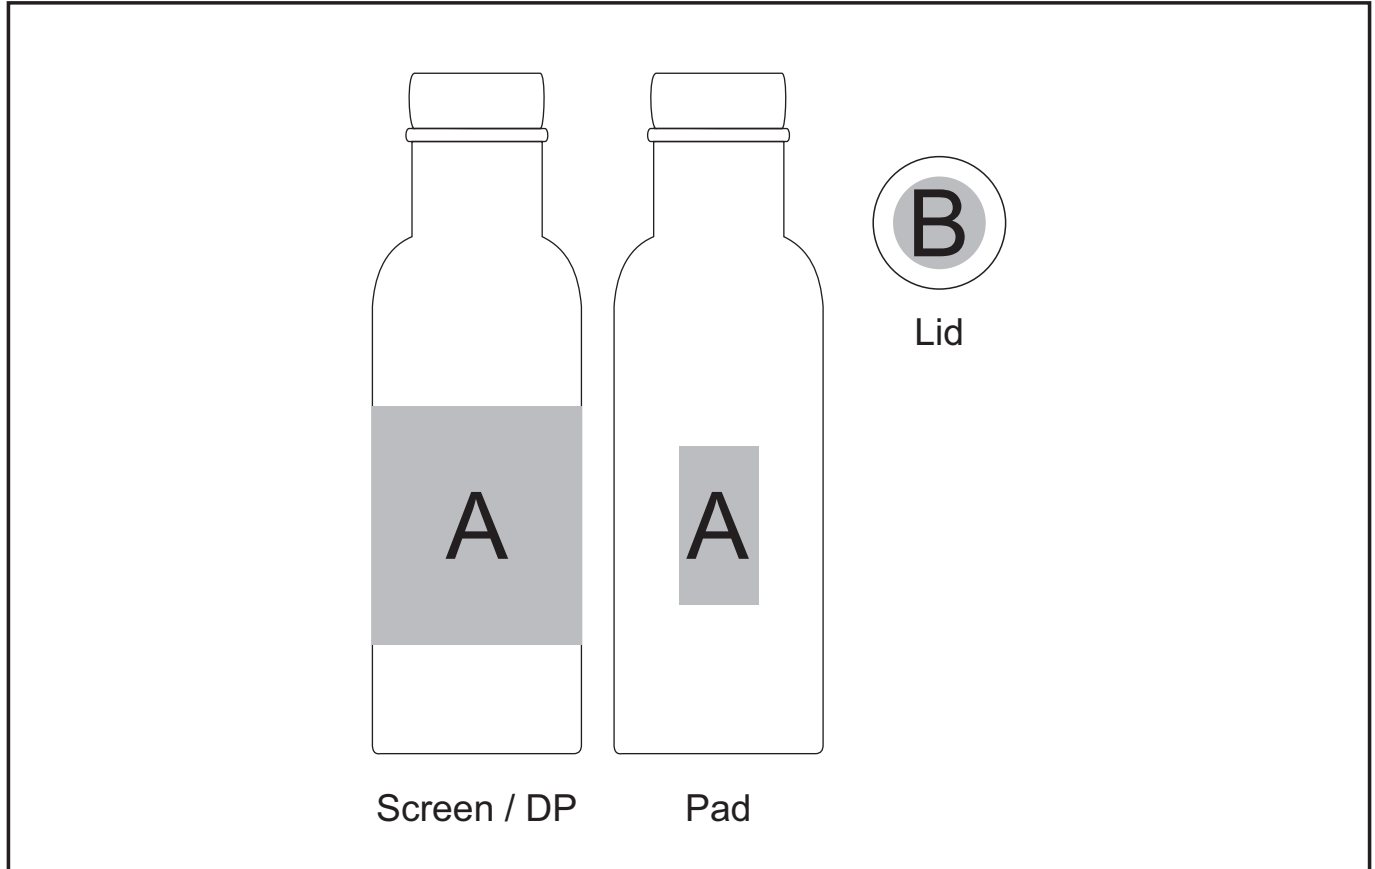

DW-7225

SCARLETT WATER BOTTLE

Need to know:

- Includes 1-Colour, 1-Position Screen Wrap (setup fee applies)
- Laser Engrave to be inconsistent due to wood grain

Branding Options:

Position A

1. Screen Wrap (SW) - 1 colour
Size: 140mm wide x 90mm high
2. Direct Print (DP-D) - full colour
Size: 220mm wide x 90mm high
3. Pad Print (PC) 2 - 4 colour
Size: 30mm wide x 60mm high

Position B

1. Laser Engraving (LC) - Tonal
Size: 35mm Diameter