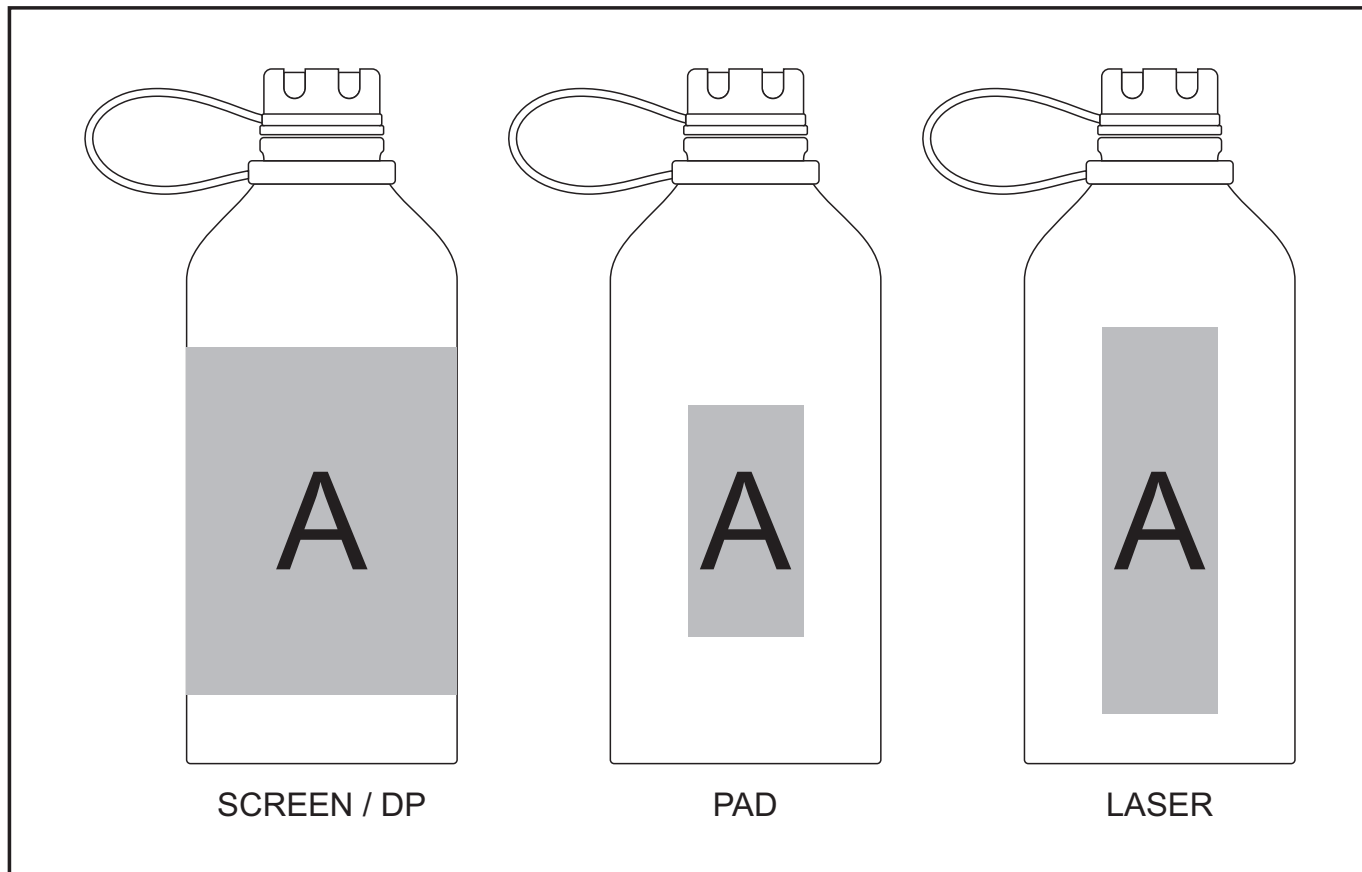

DW-7220

AVA WATER BOTTLE

Need to know:

- Includes 1-Colour, 1-Position Screen Wrap (setup fee applies)
- DP-full wrap will be inconsistent
- Cannot guarantee print will line up with lid

Branding Options:

Position A

1. Screen Wrap (SW) - 1 Colour
Size: 140mm wide x 90mm high
2. Pad Print (PC) 2 - 4 Colour
Size: 30mm wide x 60mm high
3. Direct Print (DP) - Full Colour
Size: 215mm wide x 90mm high
4. Laser Engrave (LB) - White
Size: 30mm wide x 100mm high